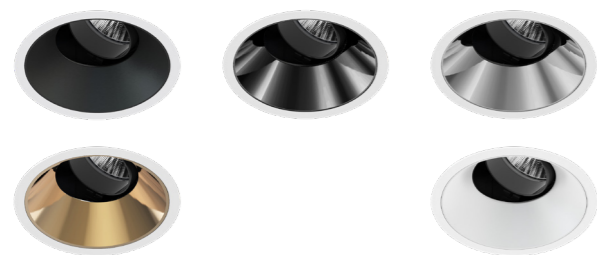

Versa 68MM LED DOWNLIGHT | ADJUSTABLE

Discover more

Product information

LED Power	11W
System Power	13W
CRI	>90Ra
CCT	2700K / 3000K / 4000K
System Lumen	775lm / 800lm / 850lm
System Efficiency	up to 65lm / W
Certification	CE / ROHS

Dimensions

Accessory

Trim

Primary

Primary Lens
Available for Ø68 downlight.

Primary Reflector
Available for Ø68 downlight.

Reflectors