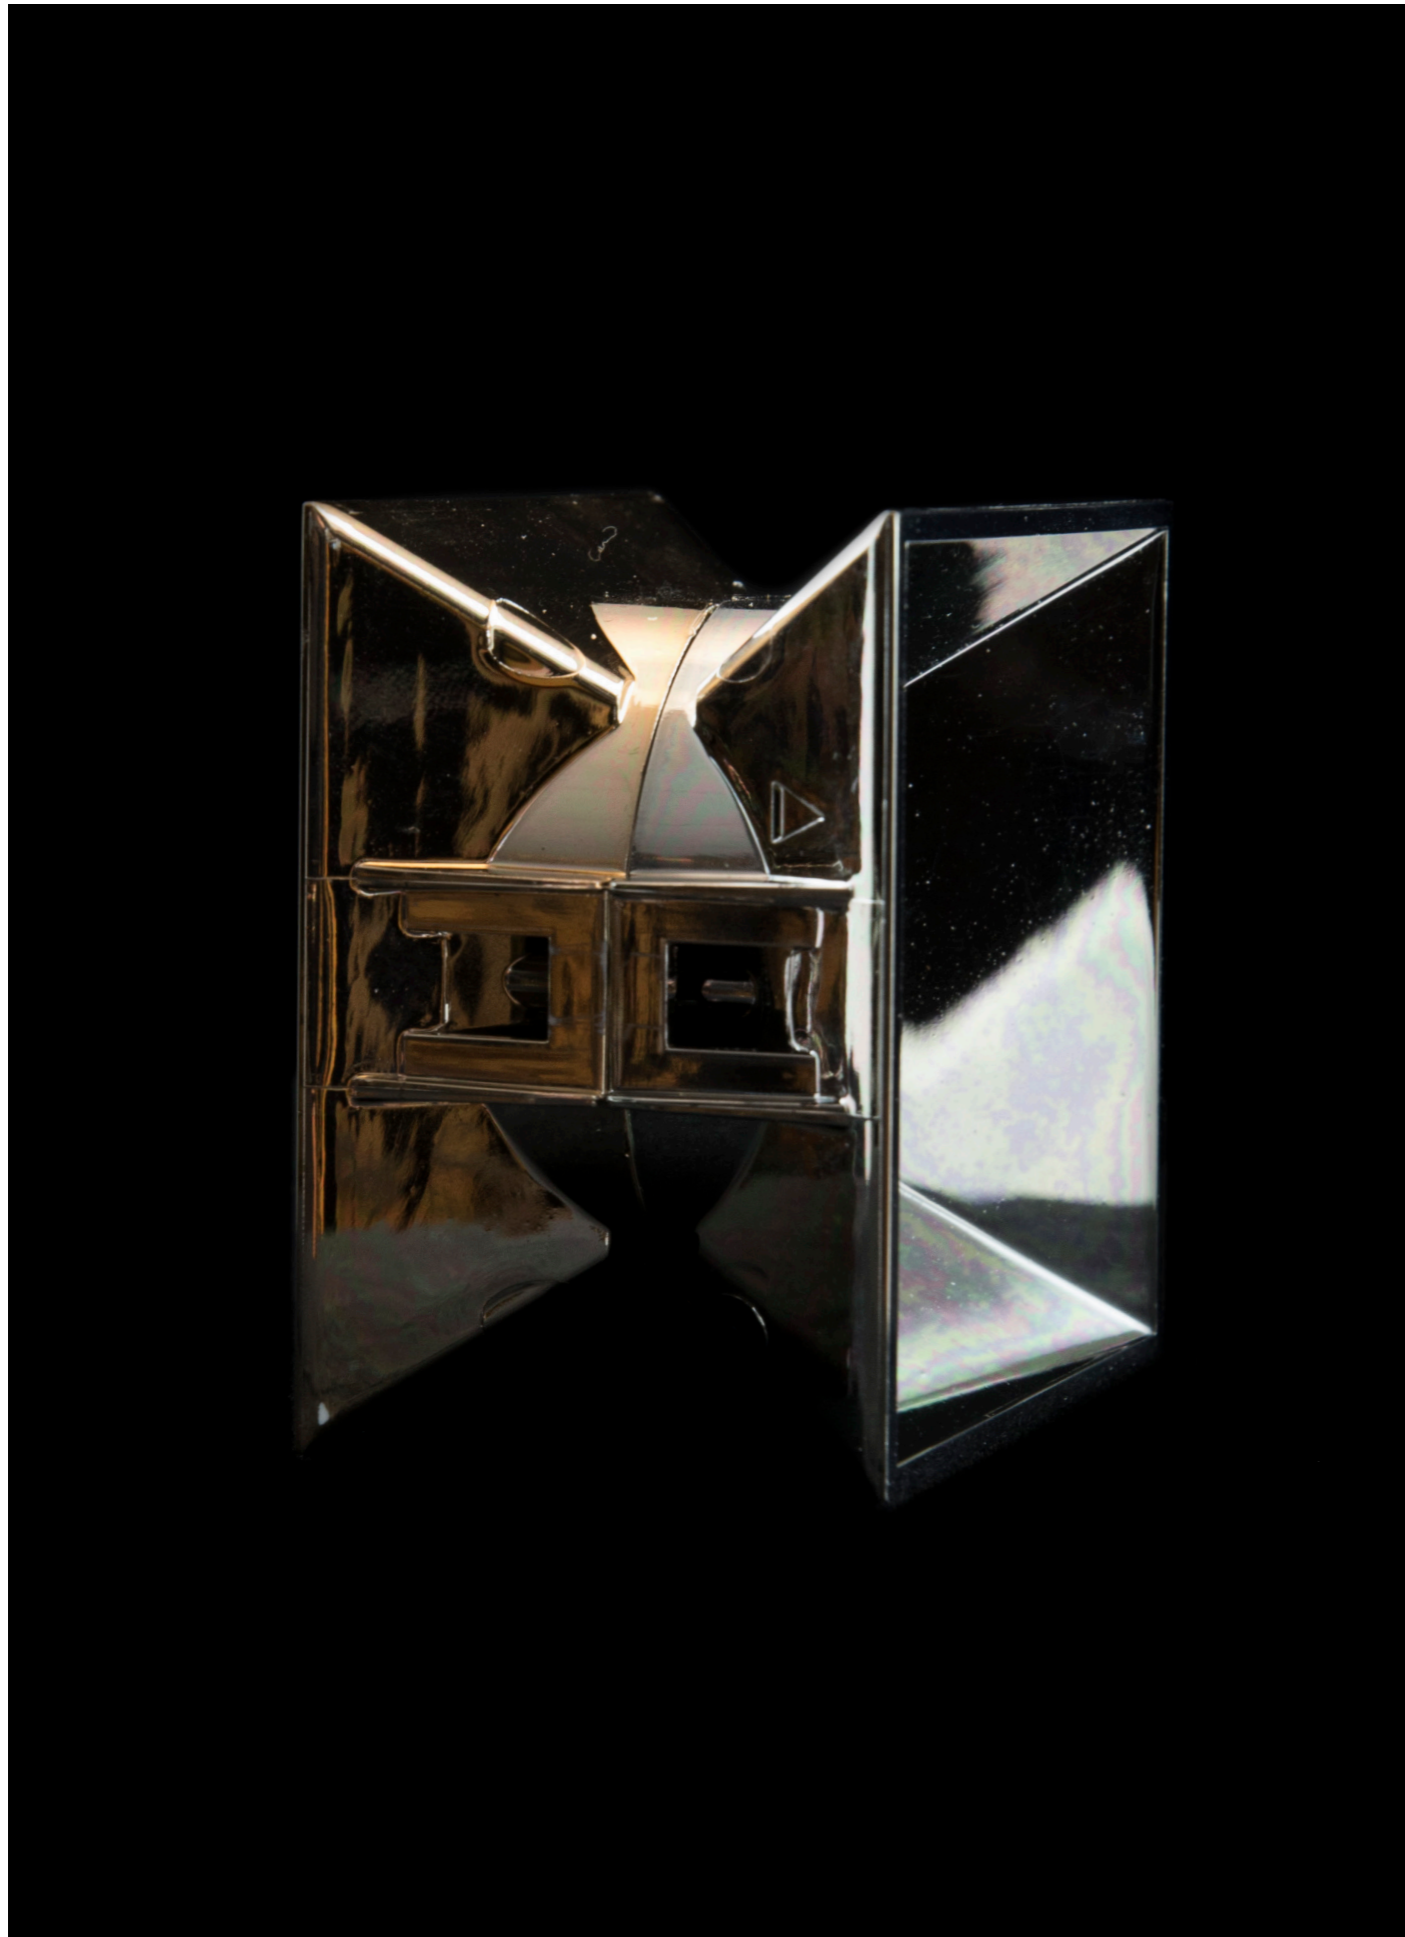

Flexibility to create
atmosphere