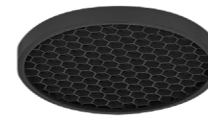

Accessory

Anti-glare accessory
Honeycomb mesh