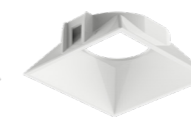

## Reflectors

Black

Black Chrome

Dark Specular

Gold

Alu Matt

White

Secondary Reflector (square adjustable)  
Available for Ø100 downlight.