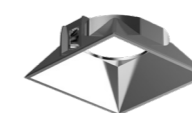

Dark Specular