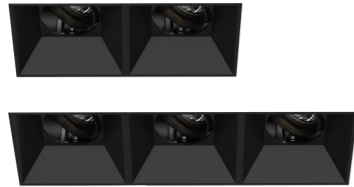

Versa 68MM

LED DOWNLIGHT | ADJUSTABLE DOUBLE AND TRIPLE FRAME

Discover more

Product information

LED Power	2 x 11W / 3 x 11W
System Power	2 x 13W / 3 x 13W
CRI	>90Ra
CCT	2700K / 3000K / 4000K
System Lumen (double)	1550lm / 1600lm / 1700lm
System Lumen (triple)	2325lm / 2400lm / 2550lm
System Efficiency	up to 65lm / W
Certification	CE / ROHS