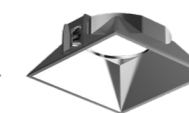

Dark Specular