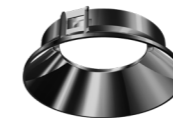

Black Chrome