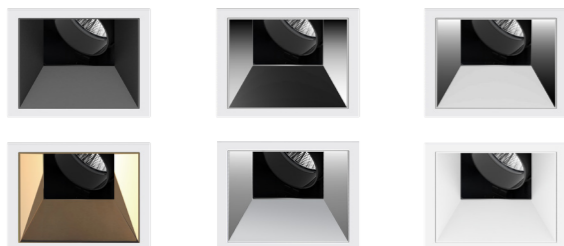

Versa LED DOWNLIGHT | ADJUSTABLE

Discover more

Product information

LED Power	18W
System Power	22W
CRI	>90Ra
CCT	2700K / 3000K / 4000K
System Lumen	1050lm / 1100lm / 1200lm
System Efficiency	up to 57lm / W
Certification	CE / ROHS

Dimensions

Accessory

Trim

Anti-glare ring

Anti-glare ring
Included

Primary Reflector

Primary Reflector
Available for Ø100 downlight.

Reflectors