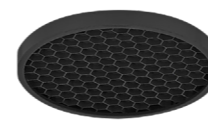

Accessory

Anti-glare accessory
Honeycomb mesh