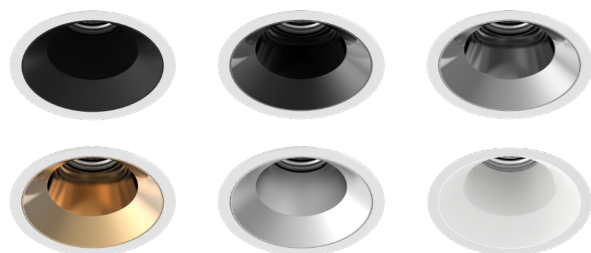

Product information

LED Power	18W
System Power	22W
CRI	>90Ra
CCT	2700K / 3000K / 4000K
System Lumen	1050lm / 1100lm / 1200lm
System Efficiency	up to 57lm / W
Certification	CE / ROHS

Dimensions

Accessory

Trim

Anti-glare ring

Anti-glare ring
Included

Primary Reflector

Primary Reflector
Available for Ø100 downlight.

Reflectors