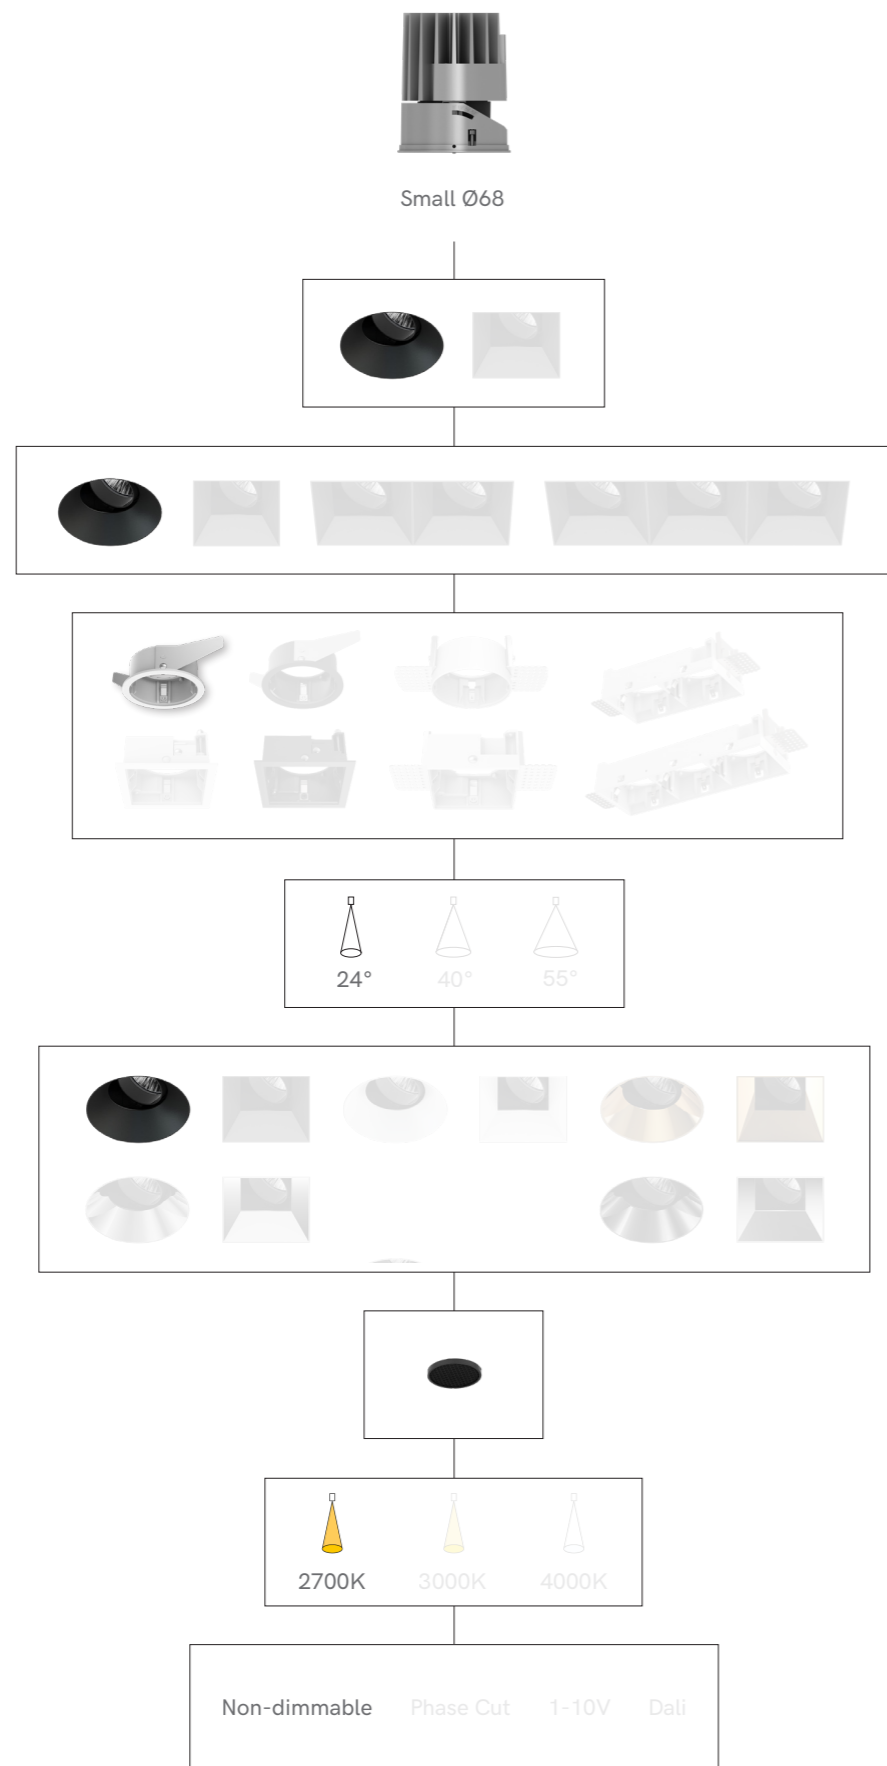

Versa

BUILD YOUR OWN - EXAMPLE

Discover more

Configuration example

Base Code	VR					
Size	S	M				
Shape	RT	ST				
Lights	1	2	3			
Trim	T	X				
Trim Color	W	B				
Beam Angle	2	4	5			
Reflector Color	B	W	G	D	M	C
Honeycomb	H	X				
CRI	9					
CCT	27	30	40			
LED Driver	N	P	V	D		

VR
Small / Medium
Round Tilttable / Square Tilttable
1-light / 2-light / 3-light
Trim / No Trim
White / Black
24° / 40° / 55°
Black / White / Gold / Dark Specular / Alu Matt / Black Chrome
Honeycomb / No Honeycomb
90
2700K / 3000K / 4000K
Non-Dimmable / Phase Cut / 1-10V / Dali

Product code: VRSRT1TW2BH927N

Product image: