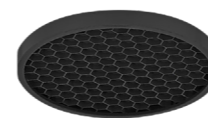

Accessory

Anti-glare accessory
Honeycomb mesh