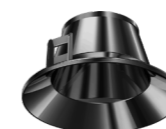

Black Chrome