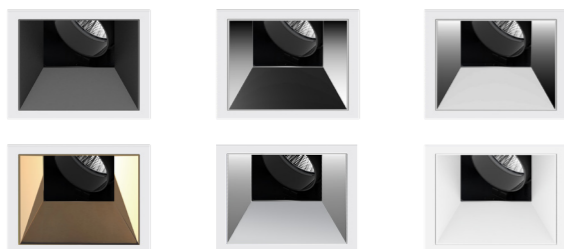

Product information

LED Power	11W
System Power	13W
CRI	>90Ra
CCT	2700K / 3000K / 4000K
System Lumen	775lm / 800lm / 850lm
System Efficiency	up to 65lm / W
Certification	CE / ROHS

Dimensions

Accessory

Trim

Primary

Primary Lens
Available for Ø68 downlight.

Primary Reflector
Available for Ø68 downlight.

Reflectors

Secondary Reflector (square adjustable)
Available for Ø68 downlight.