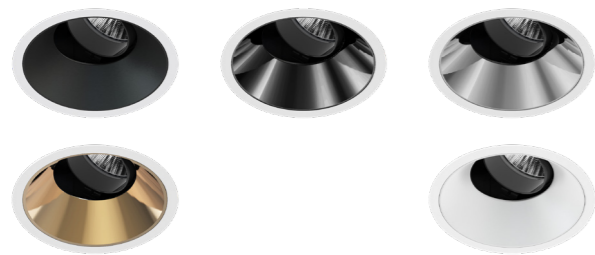

Versa 100mm LED DOWNLIGHT | ADJUSTABLE

Discover more

Product information

LED Power	18W
System Power	22W
CRI	>90Ra
CCT	2700K / 3000K / 4000K
System Lumen	1050lm / 1100lm / 1200lm
System Efficiency	up to 57lm / W
Certification	CE / ROHS

Dimensions

Accessory

Trim

Anti-glare ring

Anti-glare ring
Included

Primary Reflector

Primary Reflector
Available for Ø100 downlight.

Reflectors