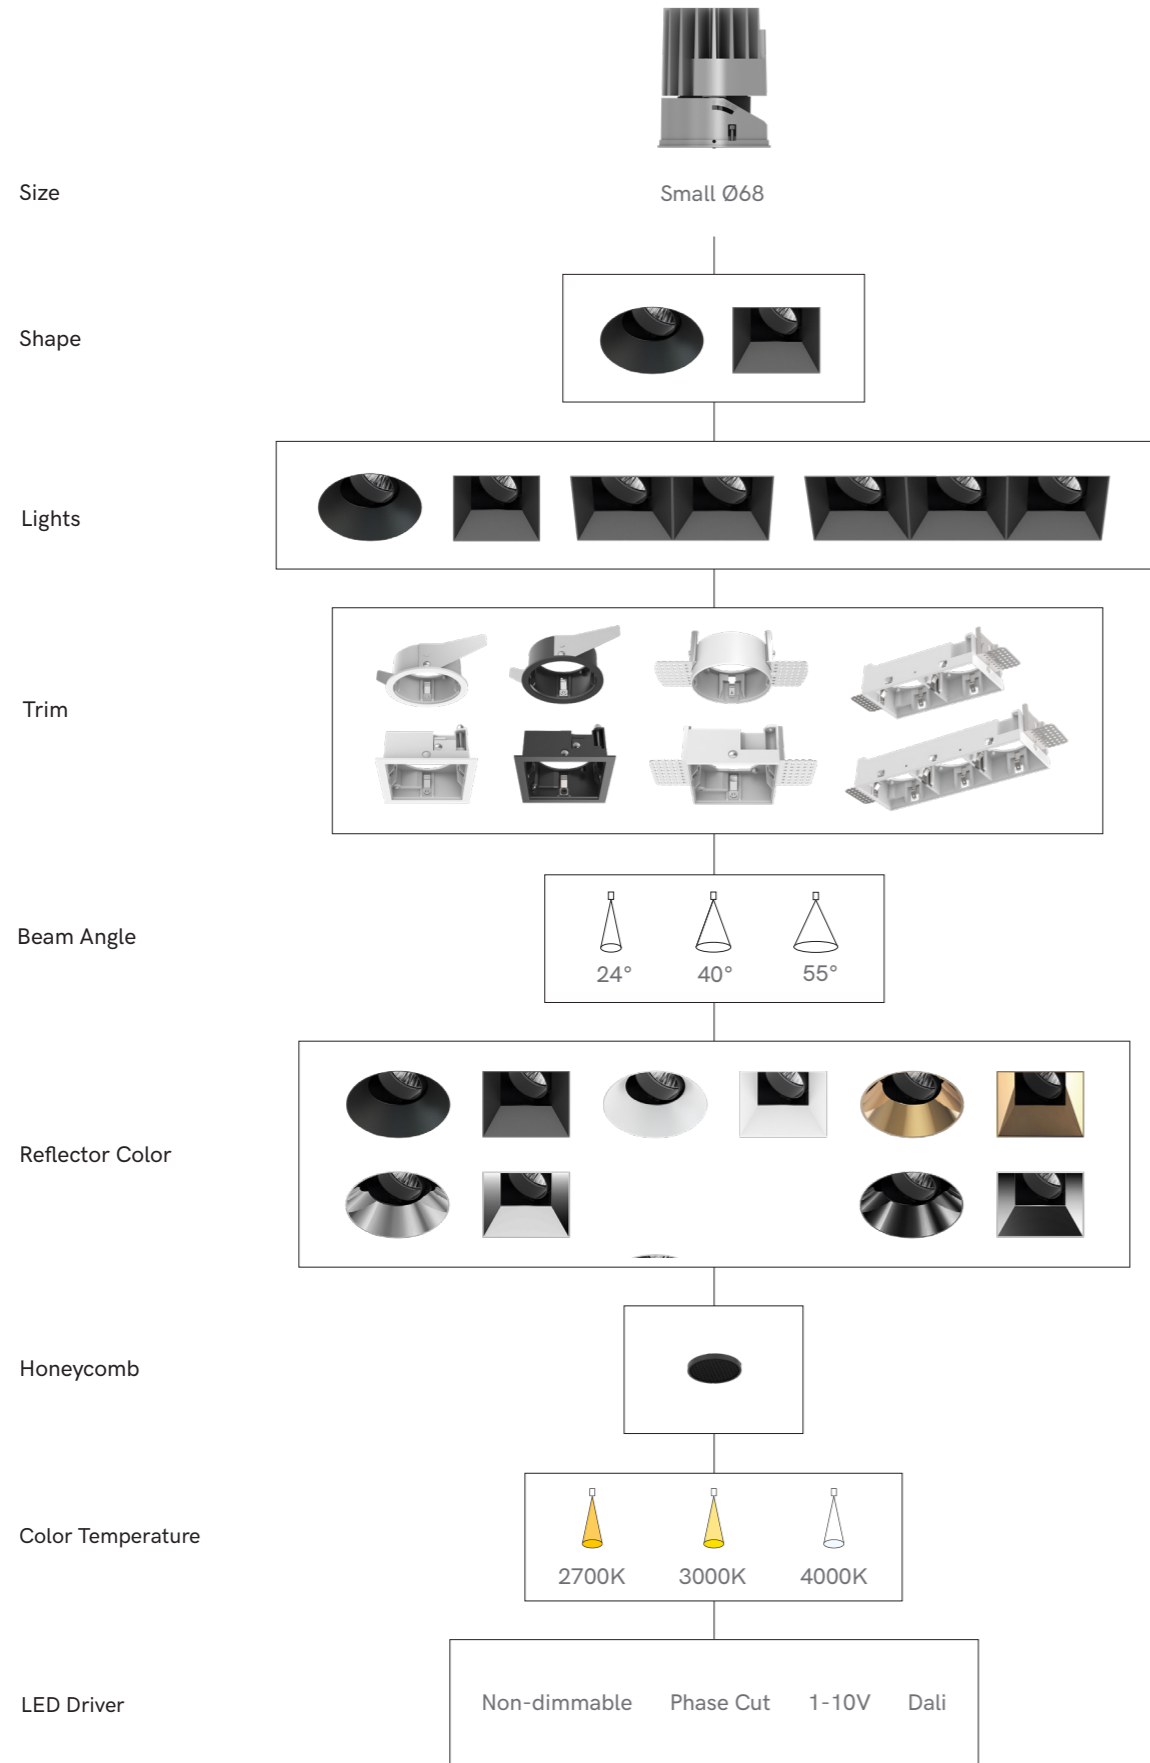

Versa BUILD YOUR OWN

Discover more

Build your own Versa: www.nuudo.com/products/versa