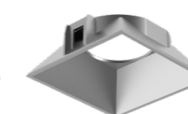

## Reflectors

Black

Black Chrome

Dark Specular

Gold

Alu Matt

White

Secondary Reflector (square adjustable)  
Available for Ø100 downlight.