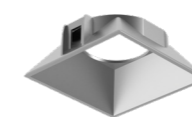

Versa LED DOWNLIGHT | ADJUSTABLE

Discover more

Product information

LED Power	18W
System Power	22W
CRI	>90Ra
CCT	2700K / 3000K / 4000K
System Lumen	1050lm / 1100lm / 1200lm
System Efficiency	up to 57lm / W
Certification	CE / ROHS

Dimensions

Accessory

Trim

Anti-glare ring

Anti-glare ring
Included

Primary Reflector

Primary Reflector
Available for Ø100 downlight.

Reflectors

Alu Matt