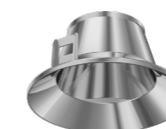

Dark Specular