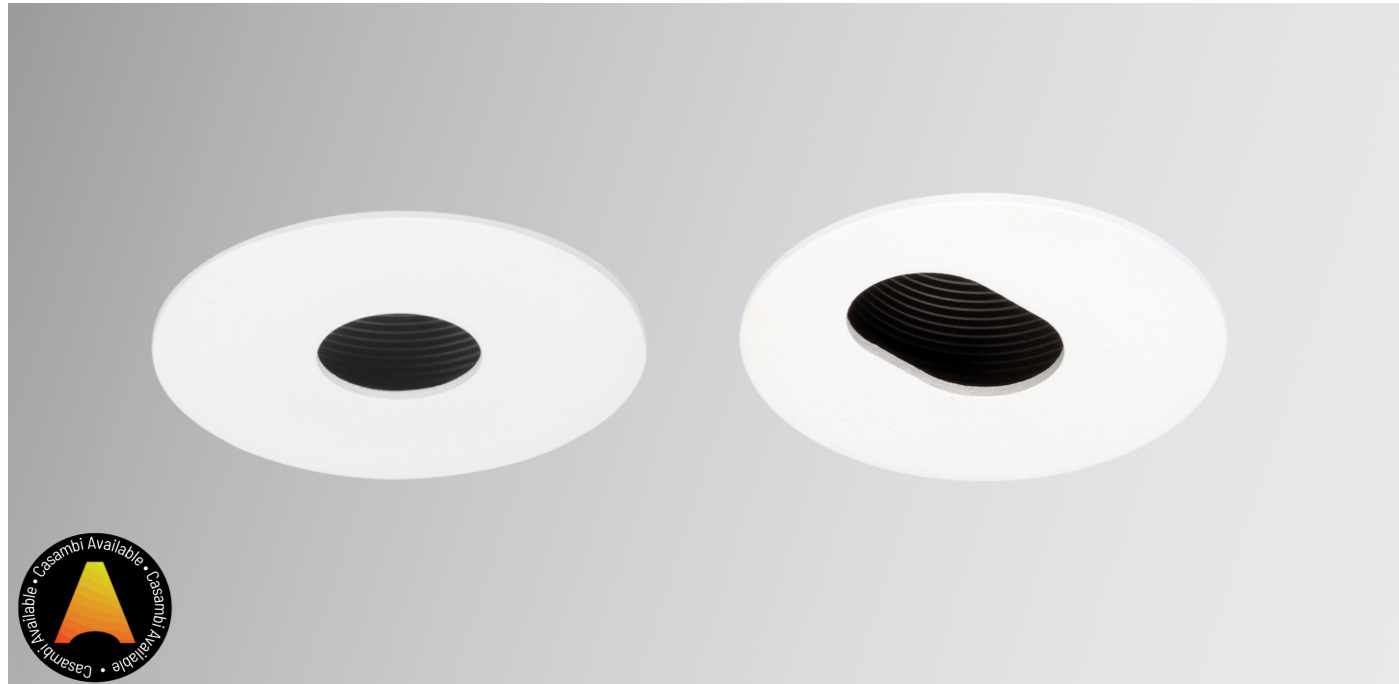

nuudo.

**Decorative
Spotlights**

06

Decorative Spotlights

Comfort & Relaxation

Discover more

Create emotions with the decorative spotlight series from nuudo. Specially designed for spaces where a welcoming feeling and a warm light image are desired. With its modular design and high-quality light image, this series responds to relaxation and comfort. The result is an oasis of calm upon entrance. These series like to contribute to special occasions by accentuating them, making them unforgettable. The combination of all this ensures satisfaction and note in places where relaxation and comfort are key, such as hotels, restaurants and residential projects.

Article No. with * indicates that the luminaire is DALI Dimmable.

Etage Square

Article No.	Product Name	Color	CCT	CRI	System Lumen	System Power	Reflector	Cutout size
2.11.2029 / 2.11.2030*	Etage Square	Grey	2700K	>90Ra	700lm	12.3W	38°	Ø 83mm
2.11.2035 / 2.11.2036*	Etage Square	White	2700K	>90Ra	700lm	12.3W	38°	Ø 83mm
2.11.2041 / 2.11.2042*	Etage Square	Black	2700K	>90Ra	700lm	12.3W	38°	Ø 83mm
2.11.2031 / 2.11.2032*	Etage Square	Grey	3000K	>90Ra	740lm	12.3W	38°	Ø 83mm
2.11.2037 / 2.11.2038*	Etage Square	White	3000K	>90Ra	740lm	12.3W	38°	Ø 83mm
2.11.2043 / 2.11.2044*	Etage Square	Black	3000K	>90Ra	740lm	12.3W	38°	Ø 83mm
2.11.2033 / 2.11.2034*	Etage Square	Grey	4000K	>90Ra	790lm	12.3W	38°	Ø 83mm
2.11.2039 / 2.11.2040*	Etage Square	White	4000K	>90Ra	790lm	12.3W	38°	Ø 83mm
2.11.2045 / 2.11.2046*	Etage Square	Black	4000K	>90Ra	790lm	12.3W	38°	Ø 83mm

Article No. with * indicates that the luminaire is DALI Dimmable.

Dark TILTABLE

Discover more

Product information

System Power	9W
CRI	>90Ra
CCT	2700K 3000K 4000K
System Lumen	72lm 80lm 88lm
System Efficacy	8lm/W 9lm/W 10lm/W
LOR	Up to 40%
Driver	500mA Non-Dimmable or Dimmable Driver (included)
IP	20