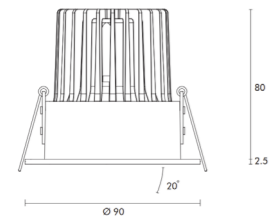

Article No. with * indicates that the luminaire is DALI Dimmable.

Dark TILTABLE

Discover more

Product information

System Power	9W
CRI	>90Ra
CCT	2700K 3000K 4000K
System Lumen	72lm 80lm 88lm
System Efficacy	8lm/W 9lm/W 10lm/W
LOR	Up to 40%
Driver	500mA Non-Dimmable or Dimmable Driver (included)
IP	20

Dimensions

Dark

Article No.	Product Name	Color	CCT	CRI	System Lumen	System Power	Cutout size
2.11.1795 / 2.11.1796*	Dark Round	Grey	2700K	>90Ra	72lm	9W	Ø75mm
2.11.1801 / 2.11.1802*	Dark Round	White	2700K	>90Ra	72lm	9W	Ø75mm
2.11.1807 / 2.11.1808*	Dark Round	Black	2700K	>90Ra	72lm	9W	Ø75mm
2.11.1797 / 2.11.1798*	Dark Round	Grey	3000K	>90Ra	80lm	9W	Ø75mm
2.11.1803 / 2.11.1804*	Dark Round	White	3000K	>90Ra	80lm	9W	Ø75mm
2.11.1809 / 2.11.1810*	Dark Round	Black	3000K	>90Ra	80lm	9W	Ø75mm
2.11.1813 / 2.11.1814*	Dark Oval	Grey	2700K	>90Ra	100lm	9W	Ø75mm
2.11.1819 / 2.11.1820*	Dark Oval	White	2700K	>90Ra	100lm	9W	Ø75mm
2.11.1825 / 2.11.1826*	Dark Oval	Black	2700K	>90Ra	100lm	9W	Ø75mm
2.11.1815 / 2.11.1816*	Dark Oval	Grey	3000K	>90Ra	112lm	9W	Ø75mm
2.11.1821 / 2.11.1822*	Dark Oval	White	3000K	>90Ra	112lm	9W	Ø75mm
2.11.1827 / 2.11.1828*	Dark Oval	Black	3000K	>90Ra	112lm	9W	Ø75mm