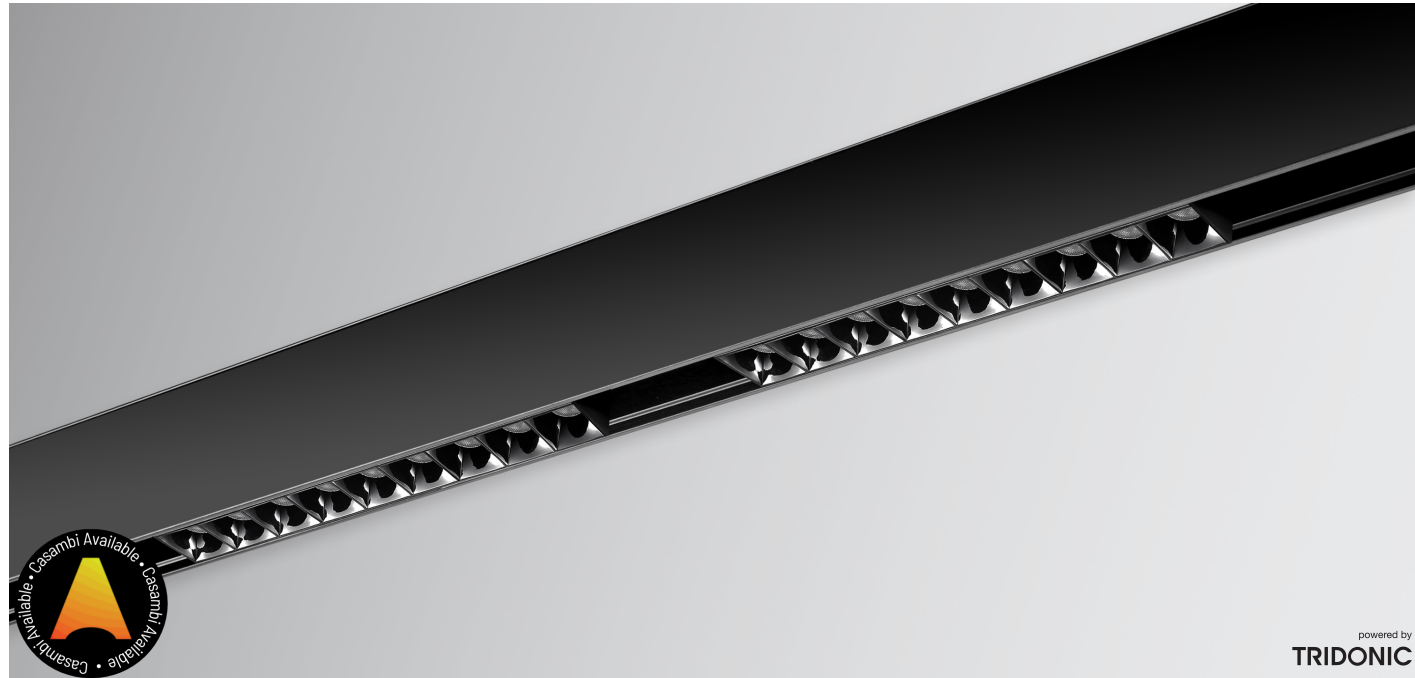

Arcano LINEAR LIGHT

Linear Light (Lens Cover) | 12W

Article No.	Product Name	Housing Color	CCT	CRI	Lumen	Power	Efficacy	Lens
2.17.3003 / 2.17.3009*	Arcano Linear Light 9-LED	Black	2700K	>90Ra	1070lm	11.4W	94lm/W	24°
2.17.3004 / 2.17.3010*	Arcano Linear Light 9-LED	Black	3000K	>90Ra	1181lm	11.4W	103lm/W	24°

Article No. with * indicates that the luminaire is DALI Dimmable.

Product information

Input voltage	DC48V
Power	12W
Lumen output	up to 1047lm
Efficacy	up to 87lm / W
CRI	>90Ra
Lens	24°
CCT	2700K / 3000K
Available color	White / Black
Certification	CE / ROHS

Discover more

Linear Light | 12W

Dimensions