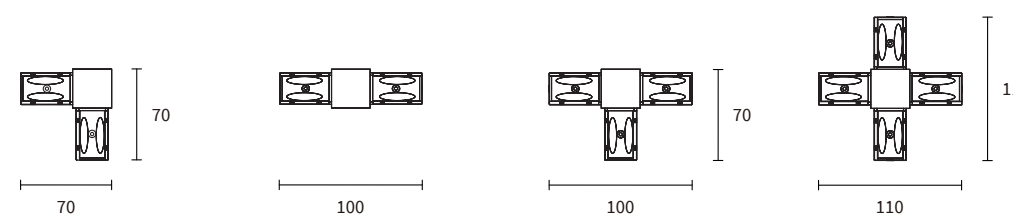

Arcano

SURFACE MOUNTED TRACK

Product information

Input voltage	DC48V
Max. load	up to 450W
Max. track length	up to 20m
Track sections	1m / 2m / 3m
Available color	White / Black
Certification	CE / ROHS

Dimensions

Arcano

SURFACE MOUNTED TRACK INSTALLATION

Square installation

Hexagonal installation

Track Parts | Suitable for square installation

L-joint 90°

Connector

T-splitter
(left / right)

Dimensions

Track Parts | Suitable for hexagonal installation

Corner Piece 2-fold

Connector

Corner Piece 3-fold

Center Piece

Track Parts

Article No.	Product Name	Color	Article No.	Product Name	Color
1.01.0291	Corner Piece 2-fold	White	1.01.0293	Corner Piece 3-fold	White
1.01.0292	Corner Piece 2-fold	Black	1.01.0294	Corner Piece 3-fold	Black
1.01.0295	Connector	White	1.01.0299	Center Piece	White
1.01.0296	Connector	Black	1.01.0300	Center Piece	Black

Dimensions

Arcano RECESSED TRACK

Product information

Input voltage	DC48V
Max. load	up to 450W
Max. track length	up to 20m
Track sections	1m / 3m
Available color	White / Black
Certification	CE / ROHS

Dimensions