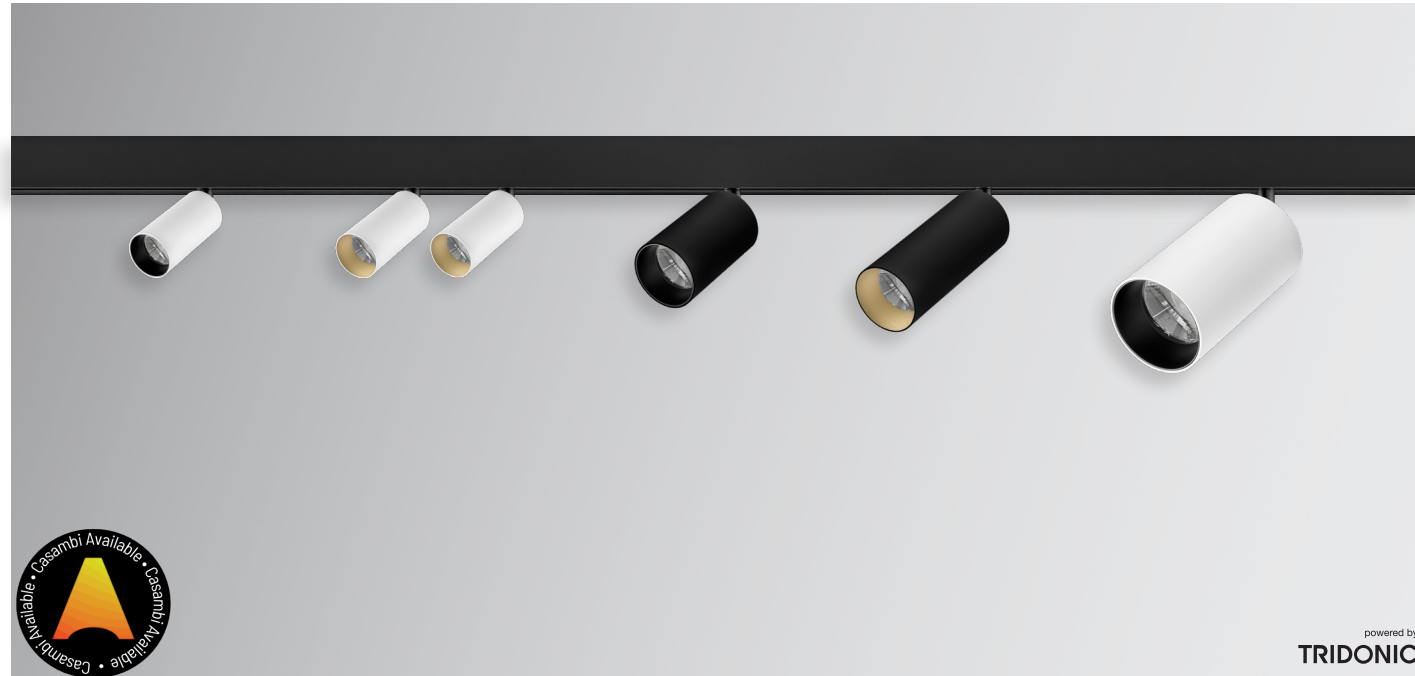

Arcano

ADJUSTABLE TRACK LIGHTS

Discover more

Product information

Input voltage	DC48V
Power	up to 30W
Lumen output	up to 2250lm
Efficacy	up to 64lm / W
CRI	>90Ra
Lens	30° for Ø30 (included) 30° for Ø52 / Ø75 (included)
CCT	2700K / 3000K
Available color	White / Black
Certification	CE / ROHS