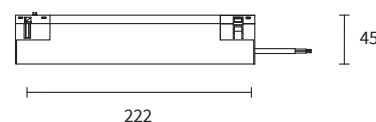

Arcano In-Track-Driver

Article No.	Product Name	Input Voltage	Output Voltage	Output Power	Housing Color
3.10.0607	LED Driver CV Arcano 48V DC 100W Cable 300cm	230 AC	48V DC	Max. 100W	Black
3.10.0638	LED Driver In-track CV Arcano 48V DC 100W White	230 AC	48V DC	Max. 100W	White

Remote Drivers (30cm cable included) | up to 450W

Dimensions