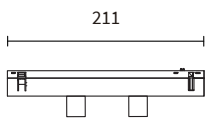

Dimensions

Ø22 Ø22

Fixed Track Lights

Article No.	Product Name	Housing Color	CCT	CRI	Lumen	Power	Efficacy	Diameter	Lens
2.17.3035 / 2.17.3059*	Tuby Mini 2-Lights	White	2700K	>90Ra	195lm	4W	50lm/W	Ø22 mm	30°
2.17.3036 / 2.17.3060*	Tuby Mini 2-Lights	Black	2700K	>90Ra	195lm	4W	50lm/W	Ø22 mm	30°
2.17.3037 / 2.17.3061*	Tuby Mini 2-Lights	White	3000K	>90Ra	226lm	4W	58lm/W	Ø22 mm	30°
2.17.3038 / 2.17.3062*	Tuby Mini 2-Lights	Black	3000K	>90Ra	226lm	4W	58lm/W	Ø22 mm	30°

Article No. with * indicates that the luminaire is DALI Dimmable