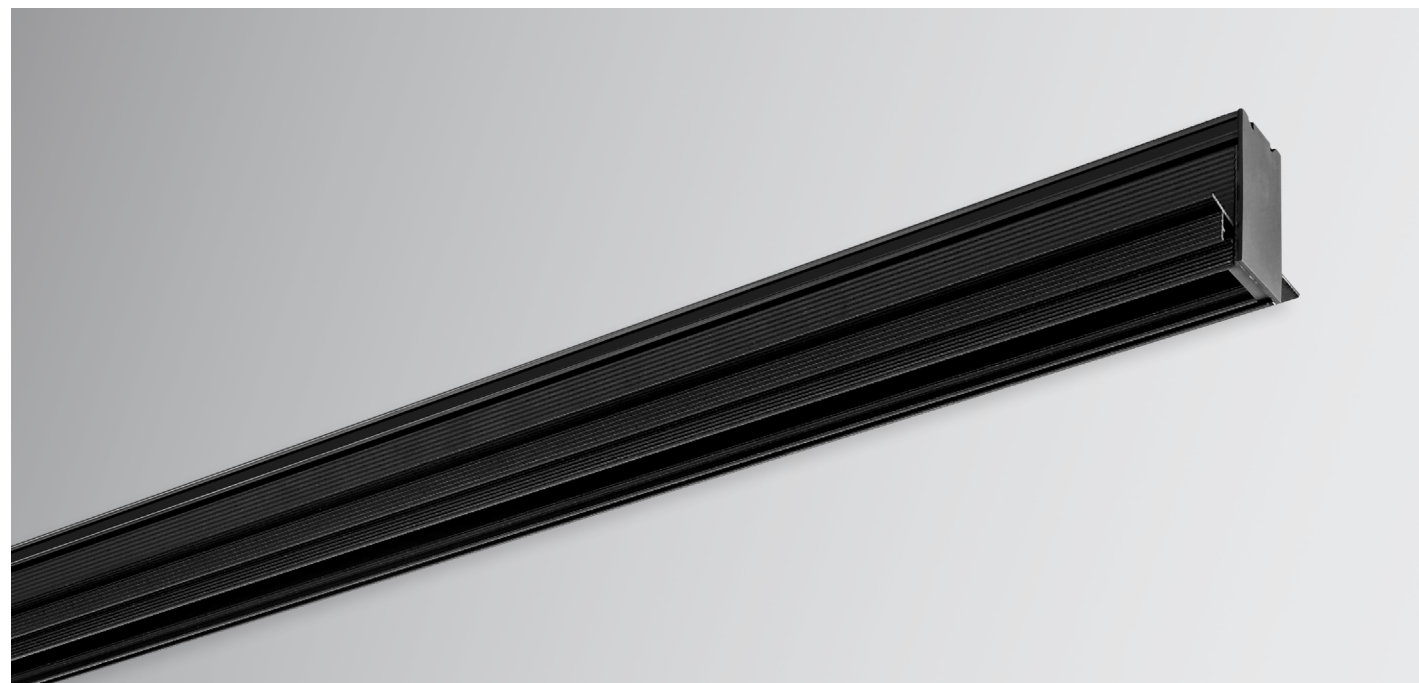

Arcano RECESSED TRACK

Product information

Input voltage	DC48V
Max. load	up to 450W
Max. track length	up to 20m
Track sections	1m / 3m
Available color	White / Black
Certification	CE / ROHS