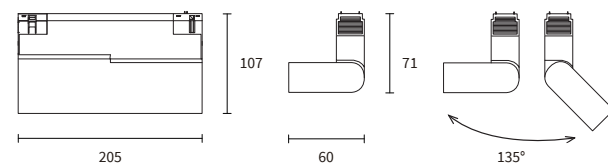

Tilttable Linear Light | 11W

Dimensions