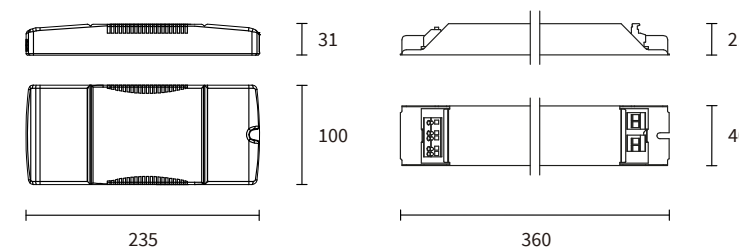

Arcano Remote-Drivers

Article No.	Product Name	Input Voltage	Output Voltage	Output Power	Housing Color
3.10.0608	LED Driver CV Arcano 48V DC 75W Cable 30cm	230 AC	48V DC	Max. 75W	Aluminium
3.10.0609	LED Driver CV Arcano 48V DC 100W Cable 30cm	230 AC	48V DC	Max. 100W	Aluminium
3.10.0610	LED Driver CV Arcano 48V DC 150W Cable 30cm	230 AC	48V DC	Max. 150W	Aluminium
3.10.0612	LED Driver CV Arcano 48V DC 300W Cable 30cm	230 AC	48V DC	Max. 300W	Aluminium
3.10.0613	LED Driver CV Arcano 48V DC 480W Cable 30cm	230 AC	48V DC	Max. 480W	Aluminium

DALI Dimmable Drivers | up to 150W

Dimensions