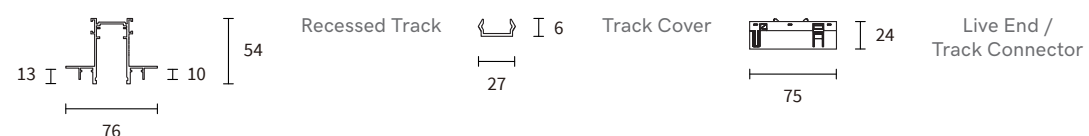

Dimensions

Track Parts | Suitable for hexagonal installation

Corner Piece 2-fold

Connector

Corner Piece 3-fold

Center Piece

Track Parts

Article No.	Product Name	Color	Article No.	Product Name	Color
1.01.0291	Corner Piece 2-fold	White	1.01.0293	Corner Piece 3-fold	White
1.01.0292	Corner Piece 2-fold	Black	1.01.0294	Corner Piece 3-fold	Black
1.01.0295	Connector	White	1.01.0299	Center Piece	White
1.01.0296	Connector	Black	1.01.0300	Center Piece	Black

Dimensions

Arcano RECESSED TRACK

Product information

Input voltage	DC48V
Max. load	up to 450W
Max. track length	up to 20m
Track sections	1m / 3m
Available color	White / Black
Certification	CE / ROHS

Dimensions