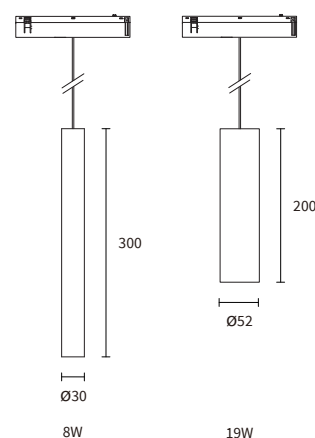

Dimensions

Cable: 2.5m included
Cable can be shortened
to desired length.

Pendant Track Lights

Article No.	Product Name	Housing Color	CCT	CRI	Lumen	Power	Efficacy	Diameter	Lens
2.06.0815 / 2.06.0831*	Arcano Pendant Track Mini LH	White	2700K	>90Ra	581lm	8W	72lm/W	Ø30 mm	30°
2.06.0816 / 2.06.0832*	Arcano Pendant Track Mini LH	Black	2700K	>90Ra	581lm	8W	72lm/W	Ø30 mm	30°
2.06.0817 / 2.06.0833*	Arcano Pendant Track Mini LH	White	3000K	>90Ra	617lm	8W	77lm/W	Ø30 mm	30°
2.06.0818 / 2.06.0834*	Arcano Pendant Track Mini LH	Black	3000K	>90Ra	617lm	8W	77lm/W	Ø30 mm	30°
2.06.0819 / 2.06.0835*	Arcano Pendant Track Medium	White	2700K	>90Ra	1763lm	20,8W	85lm/W	Ø52 mm	30°
2.06.0820 / 2.06.0836*	Arcano Pendant Track Medium	Black	2700K	>90Ra	1763lm	20,8W	85lm/W	Ø52 mm	30°
2.06.0821 / 2.06.0837*	Arcano Pendant Track Medium	White	3000K	>90Ra	1850m	20,6W	90lm/W	Ø52 mm	30°
2.06.0822 / 2.06.0838*	Arcano Pendant Track Medium	Black	3000K	>90Ra	1850m	20,6W	90lm/W	Ø52 mm	30°

Article No. With * indicates that the luminaire is DALI Dimmable.

Pendant Track Lights Accessories

Article No.	Product Name
2.01.1084	Golden Inner Ring for Arcano Pendant Track Mini LH Ø30 mm
2.01.1086	Golden Inner Ring for Arcano Pendant Track Medium Ø52 mm
5.14.0246	Lens 50° for Arcano Pendant Track Mini LH Ø30 mm
5.14.0247	Lens 15° for Arcano Pendant Track Medium Ø52 mm
5.14.0249	Lens 50° for Arcano Pendant Track Medium Ø52 mm

Pendant Track Lights Accessories | Available for Ø30 / Ø52 Pendant Track Lights