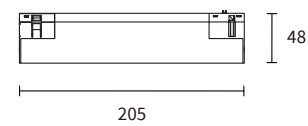

Discover more

Linear Light | 12W

Dimensions

Arcano TILTABLE LINEAR LIGHT

Tilttable Linear Light (Lens Cover) | 11W

Article No.	Product Name	Housing Color	CCT	CRI	Lumen	Power	Efficacy	Lens
2.17.3005 / 2.17.3011*	Arcano Linear Light 9-LED Tilttable	White	2700K	>90Ra	1070lm	11.4W	94lm/W	24°
2.17.3006 / 2.17.3012*	Arcano Linear Light 9-LED Tilttable	Black	2700K	>90Ra	1070lm	11.4W	94lm/W	24°
2.17.3007 / 2.17.3013*	Arcano Linear Light 9-LED Tilttable	White	3000K	>90Ra	1181lm	11.4W	103lm/W	24°
2.17.3008 / 2.17.3014*	Arcano Linear Light 9-LED Tilttable	Black	3000K	>90Ra	1181lm	11.4W	103lm/W	24°