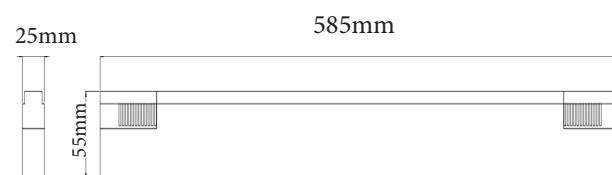

Arcano

IN-TRACK & REMOTE DRIVERS

In-Track Driver (300 cm cable included) | 75-150W

Dimensions