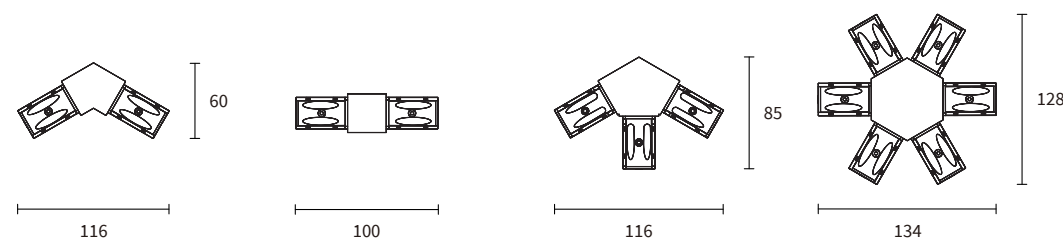

Arcano

SURFACE MOUNTED TRACK

Product information

Input voltage	DC48V
Max. load	up to 450W
Max. track length	up to 20m
Track sections	1m / 2m / 3m
Available color	White / Black
Certification	CE / ROHS

Dimensions

Dimensions

Track Parts | Suitable for hexagonal installation

Corner Piece 2-fold

Connector

Corner Piece 3-fold

Center Piece

Track Parts

Article No.	Product Name	Color	Article No.	Product Name	Color
1.01.0291	Corner Piece 2-fold	White	1.01.0293	Corner Piece 3-fold	White
1.01.0292	Corner Piece 2-fold	Black	1.01.0294	Corner Piece 3-fold	Black
1.01.0295	Connector	White	1.01.0299	Center Piece	White
1.01.0296	Connector	Black	1.01.0300	Center Piece	Black

Dimensions

Arcano RECESSED TRACK

Product information

Input voltage	DC48V
Max. load	up to 450W
Max. track length	up to 20m
Track sections	1m / 3m
Available color	White / Black
Certification	CE / ROHS

Dimensions