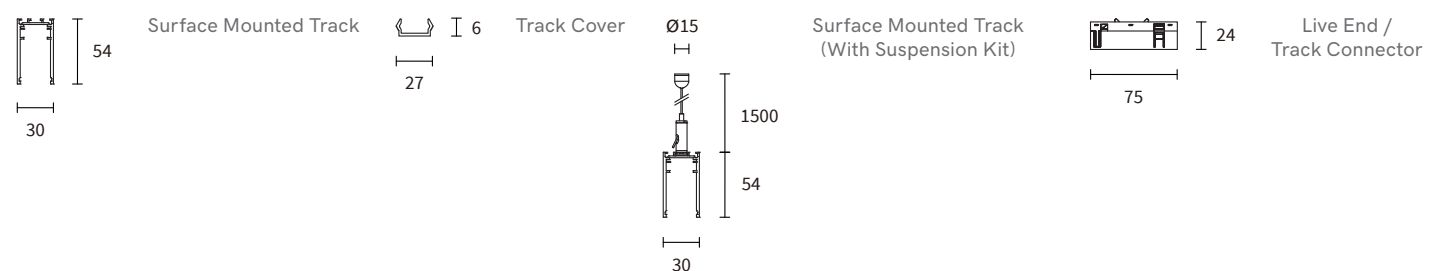

Arcano

SURFACE MOUNTED TRACK

Product information

Input voltage	DC48V
Max. load	up to 450W
Max. track length	up to 20m
Track sections	1m / 2m / 3m
Available color	White / Black
Certification	CE / ROHS

Dimensions