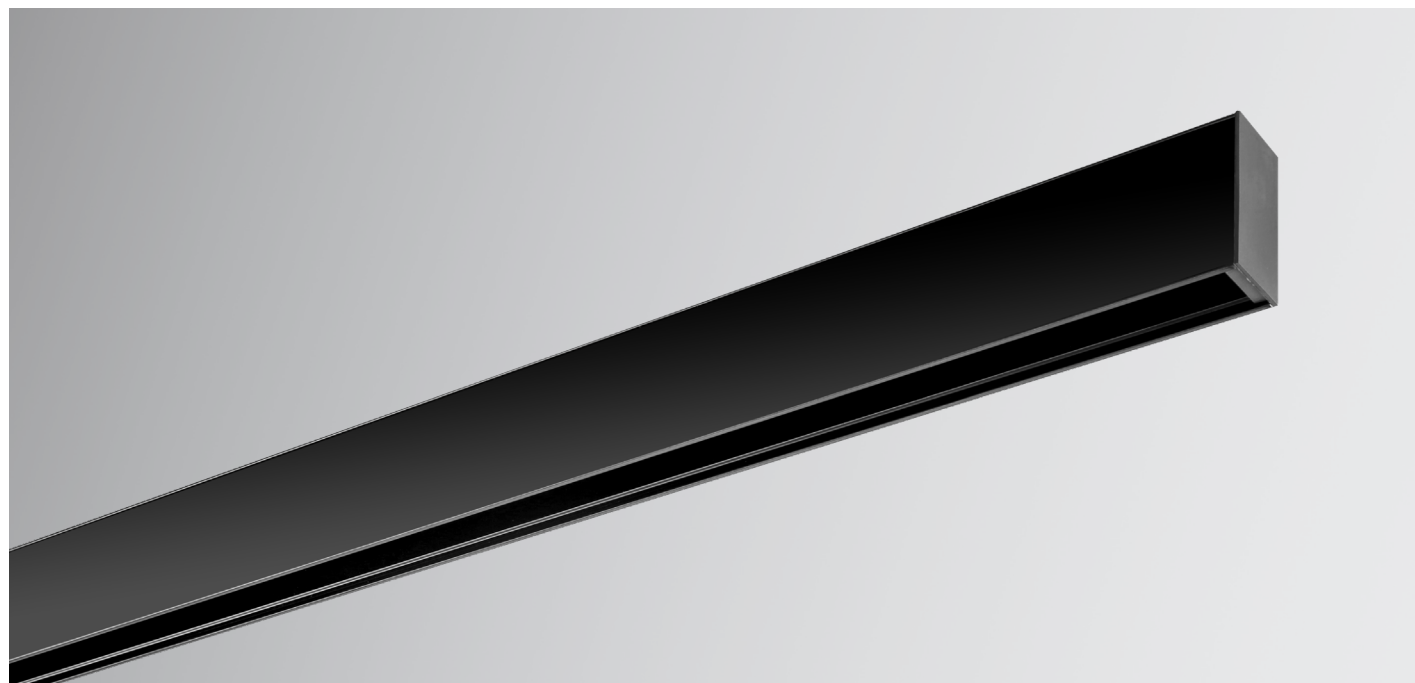

Arcano

SURFACE MOUNTED TRACK

Product information

Input voltage	DC48V
Max. load	up to 450W
Max. track length	up to 20m
Track sections	1m / 2m / 3m
Available color	White / Black
Certification	CE / ROHS