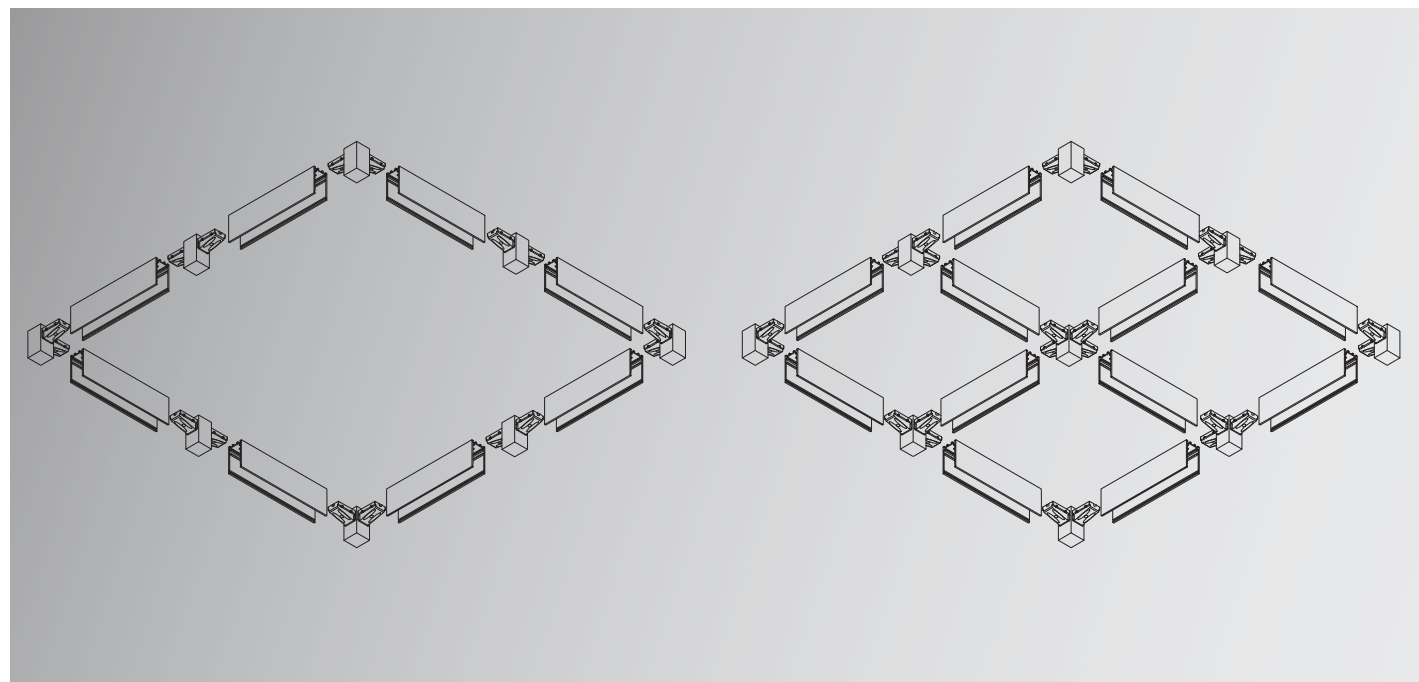

Arcano

SURFACE MOUNTED TRACK INSTALLATION

Square installation