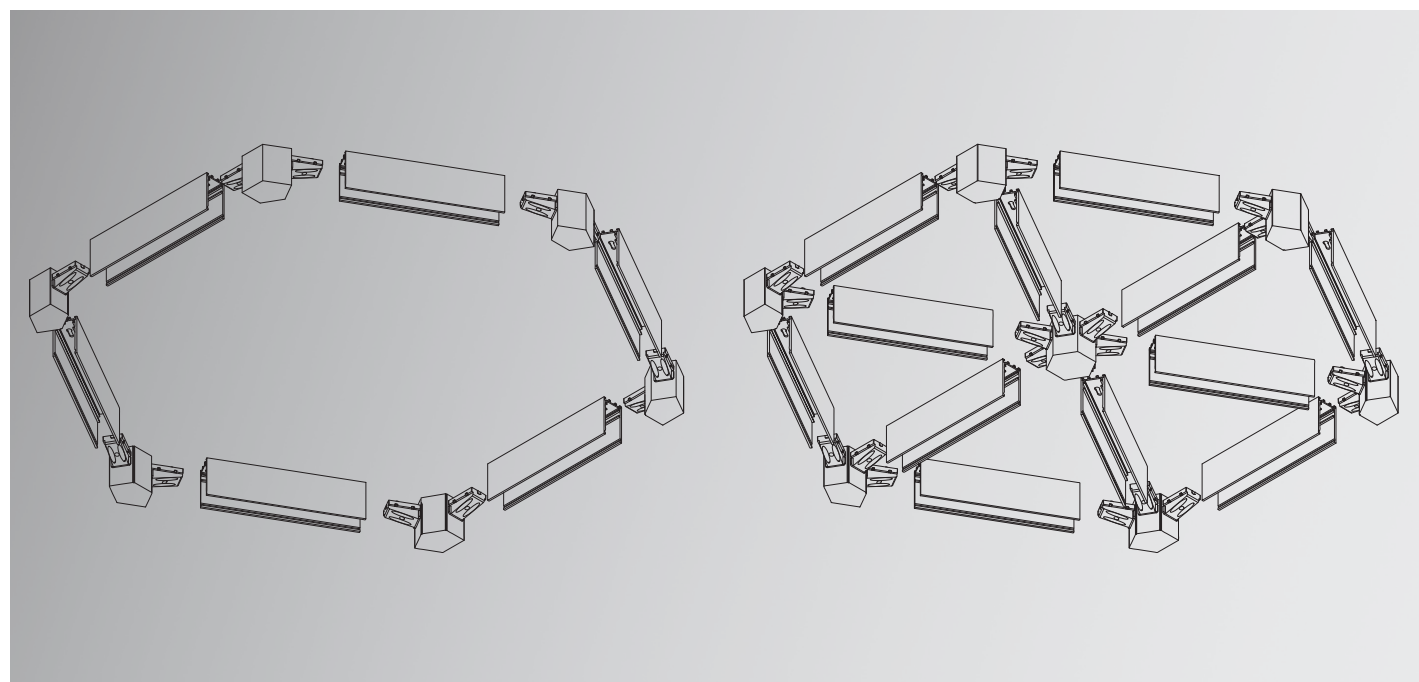

Track Accessories | Available for surface mounted track

Track

Article No.	Product Name	Color	Voltage	Length
1.09.0032	Arcano Surface Mounted Track	White	DC48V	1 meter
1.09.0033	Arcano Surface Mounted Track	Black	DC48V	1 meter
1.09.0034	Arcano Surface Mounted Track	White	DC48V	2 meter
1.09.0035	Arcano Surface Mounted Track	Black	DC48V	2 meter
1.09.0036	Arcano Surface Mounted Track	White	DC48V	3 meter
1.09.0037	Arcano Surface Mounted Track	Black	DC48V	3 meter

Track Accessories

Article No.	Product Name	Color	Length
1.01.0262	Live end / Track Connector (connection plate included)	Black	
1.01.0263	Live end With cable	Black	3 meter
1.01.0256	L-joint 90° for Arcano Surface Mounted Track	White	
1.01.0257	L-joint 90° for Arcano Surface Mounted Track	Black	
1.01.0258	Wall/Wall Connector (in) for Arcano Surface Mounted Track (connection plates included)	White	
1.01.0259	Wall/Wall Connector (in) for Arcano Surface Mounted Track (connection plates included)	Black	
1.01.0260	Wall/Wall Connector (out) for Arcano Surface Mounted Track (connection plates included)	White	
1.01.0261	Wall/Wall Connector (out) for Arcano Surface Mounted Track (connection plates included)	Black	
1.01.0272	Flexible Track Connector	White	
1.01.0273	Flexible Track Connector	Black	
1.01.0270	Endcap	White	
1.01.0271	Endcap	Black	
1.01.0274	Suspension Kit for Arcano Surface Mounted Track (set of 2)	Nickel	1.5 meter
1.01.0275	Suspension Kit for Arcano Surface Mounted Track (set of 2)	Black	1.5 meter
1.01.0264	Track Cover	White	1 meter
1.01.0265	Track Cover	Black	1 meter
1.01.0266	Track Cover	White	2 meter
1.01.0267	Track Cover	Black	2 meter
1.01.0268	Track Cover	White	3 meter
1.01.0269	Track Cover	Black	3 meter

Arcano

SURFACE MOUNTED TRACK INSTALLATION

Square installation

Hexagonal installation

Track Parts | Suitable for square installation

L-joint 90°

Connector

T-splitter
(left / right)