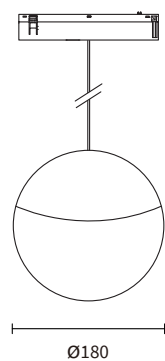

Dimensions

Cable: 2.5m
Cable can be shortened
to desired length.

Tilttable