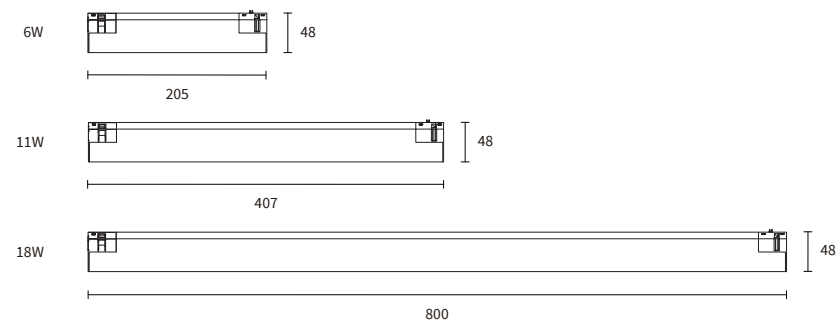

Linear Light Opal| 6W / 11W / 18W

Dimensions