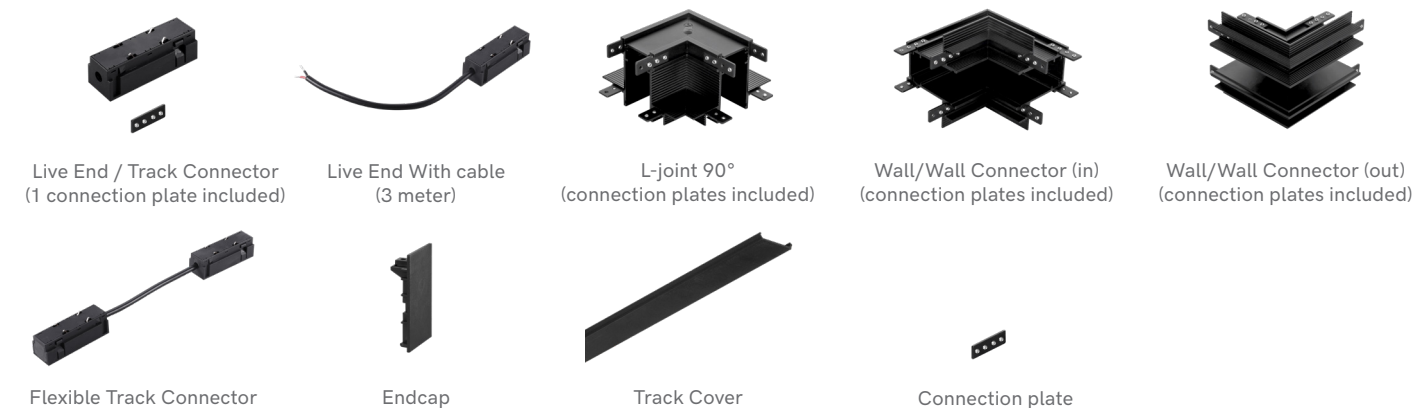

Dimensions

Track Parts | Suitable for hexagonal installation

Corner Piece 2-fold

Connector

Corner Piece 3-fold

Center Piece

Track Parts

Article No.	Product Name	Color	Article No.	Product Name	Color
1.01.0291	Corner Piece 2-fold	White	1.01.0293	Corner Piece 3-fold	White
1.01.0292	Corner Piece 2-fold	Black	1.01.0294	Corner Piece 3-fold	Black
1.01.0295	Connector	White	1.01.0299	Center Piece	White
1.01.0296	Connector	Black	1.01.0300	Center Piece	Black

Dimensions

Arcano RECESSED TRACK

Product information

Input voltage	DC48V
Max. load	up to 450W
Max. track length	up to 20m
Track sections	1m / 3m
Available color	White / Black
Certification	CE / ROHS

Dimensions

Track accessories | Available for recessed track

Track

Article No.	Product Name	Color	Voltage	Length
1.09.0038	Arcano Recessed Track	White	DC48V	1 meter
1.09.0039	Arcano Recessed Track	Black	DC48V	1 meter
1.09.0040	Arcano Recessed Track	White	DC48V	2 meter
1.09.0041	Arcano Recessed Track	Black	DC48V	2 meter
1.09.0042	Arcano Recessed Track	White	DC48V	3 meter
1.09.0043	Arcano Recessed Track	Black	DC48V	3 meter