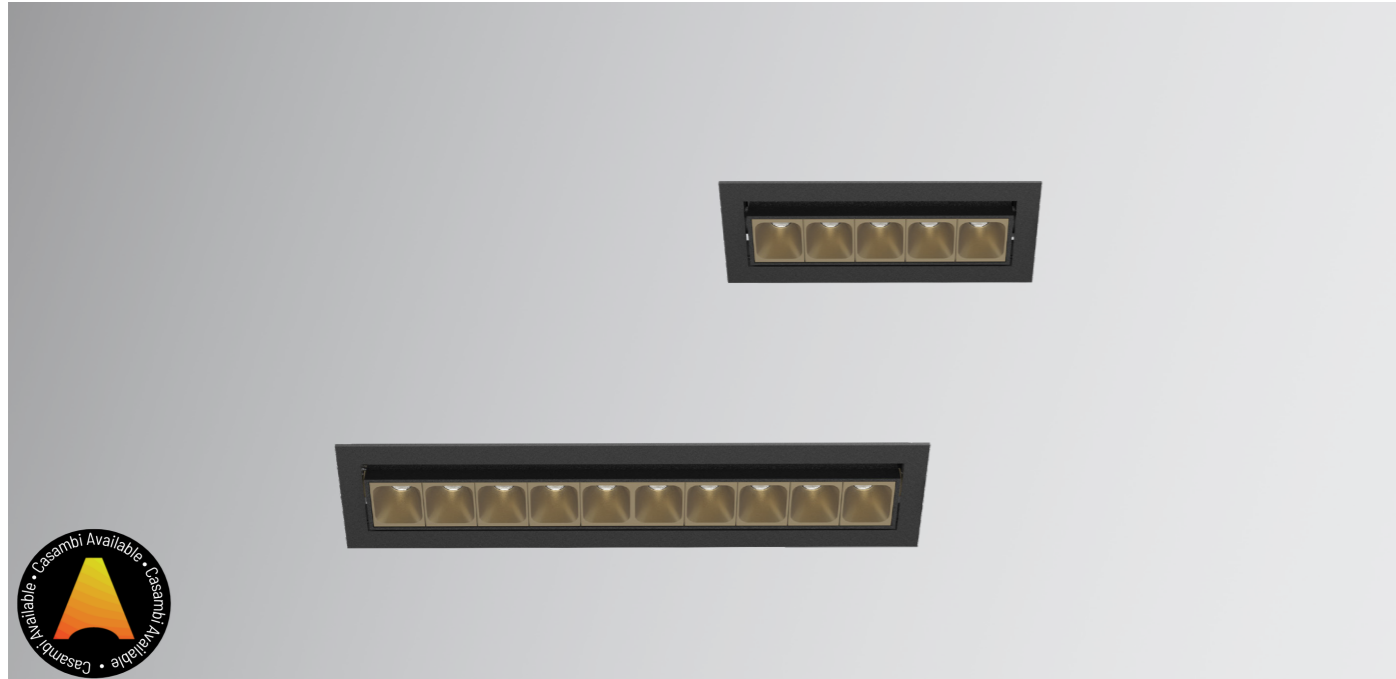

Pandion IN TILTABLE

Product information

Input voltage	230V
Power	up to 20,8W
Lumen output	up to 1783lm
Efficacy	up to 86lm/W
CRI	>90Ra
Lens	40° included also available as 24°
CCT	2700K | 3000K
Available housing color	White | Black
Certification	CE/ROHS

Discover more