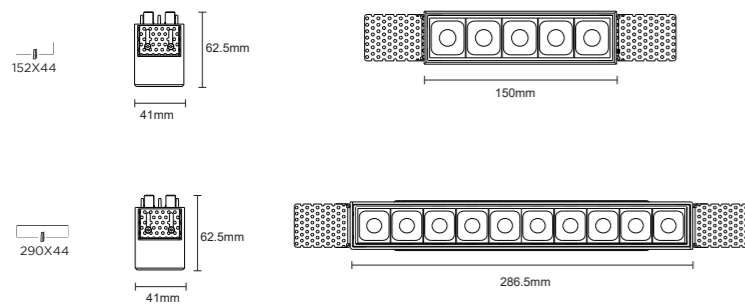

Dimensions

*Plaser frame included

Product Name	Housing Color	Reflector Gold	Reflector Matt	Reflector White	Reflector Black	CCT	CRI	System Lumen	System Power	System Efficacy	Lens
Pandion In M Trimless	White	2.11.7689 2.11.7753*	2.11.7691 2.11.7755*	2.11.7693 2.11.7757*	2.11.7695 2.11.7759*	2700K	>90Ra	921lm	12,7W	72lm/W	40°
Pandion In M Trimless	Black	2.11.7697 2.11.7761*	2.11.7699 2.11.7763*	2.11.7701 2.11.7765*	2.11.7703 2.11.7767*	2700K	>90Ra	921lm	12,7W	72lm/W	40°
Pandion In M Trimless	White	2.11.7705 2.11.7769*	2.11.7707 2.11.7771*	2.11.7709 2.11.7773*	2.11.7711 2.11.7775*	3000K	>90Ra	986lm	12,7W	78lm/W	40°
Pandion In M Trimless	Black	2.11.7713 2.11.7777*	2.11.7715 2.11.7779*	2.11.7717 2.11.7781*	2.11.7719 2.11.7783*	3000K	>90Ra	986lm	12,7W	78lm/W	40°
Pandion In L Trimless	White	2.11.8073 2.11.8137*	2.11.8075 2.11.8139*	2.11.8077 2.11.8141*	2.11.8079 2.11.8143*	2700K	>90Ra	1688lm	20,8W	81lm/W	40°
Pandion In L Trimless	Black	2.11.8081 2.11.8145*	2.11.8083 2.11.8147*	2.11.8085 2.11.8149*	2.11.8087 2.11.8151*	2700K	>90Ra	1688lm	20,8W	81lm/W	40°
Pandion In L Trimless	White	2.11.8089 2.11.8153*	2.11.8091 2.11.8155*	2.11.8093 2.11.8157*	2.11.8095 2.11.8159*	3000K	>90Ra	1783lm	20,8W	86lm/W	40°
Pandion In L Trimless	Black	2.11.8097 2.11.8161*	2.11.8099 2.11.8163*	2.11.8101 2.11.8165*	2.11.8103 2.11.8167*	3000K	>90Ra	1783lm	20,8W	86lm/W	40°

Article No. With * indicates that the luminaire is DALI Dimmable.

Adjustable Accessories

Article No.	Product Name
5.14.0303	Reflector 24° for LED spotlight Pandion 3-lights
5.14.0305	Reflector 24° for LED spotlight Pandion 5-lights