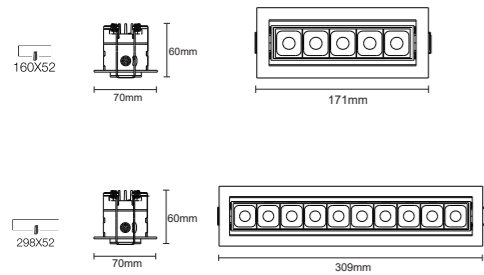

Dimensions

Product Name	Housing Color	Reflector Gold	Reflector Matt	Reflector White	Reflector Black	CCT	CRI	System Lumen	System Power	System Efficacy	Lens
Pandion In M Tilttable	White	2.11.7561 2.11.7625*	2.11.7563 2.11.7627*	2.11.7565 2.11.7629*	2.11.7567 2.11.7631*	2700K	>90Ra	921lm	12,7W	72lm/W	40°
Pandion In M Tilttable	Black	2.11.7569 2.11.7633*	2.11.7571 2.11.7635*	2.11.7573 2.11.7637*	2.11.7575 2.11.7639*	2700K	>90Ra	921lm	12,7W	72lm/W	40°
Pandion In M Tilttable	White	2.11.7577 2.11.7641*	2.11.7579 2.11.7643*	2.11.7581 2.11.7645*	2.11.7583 2.11.7647*	3000K	>90Ra	986lm	12,7W	78lm/W	40°
Pandion In M Tilttable	Black	2.11.7585 2.11.7649*	2.11.7587 2.11.7651*	2.11.7589 2.11.7653*	2.11.7591 2.11.7655*	3000K	>90Ra	986lm	12,7W	78lm/W	40°
Pandion In L Tilttable	White	2.11.7945 2.11.8009*	2.11.7947 2.11.8011*	2.11.7949 2.11.8013*	2.11.7951 2.11.8015*	2700K	>90Ra	1688lm	20,8W	81lm/W	40°
Pandion In L Tilttable	Black	2.11.7953 2.11.8017*	2.11.7955 2.11.8019*	2.11.7957 2.11.8021*	2.11.7959 2.11.8023*	2700K	>90Ra	1688lm	20,8W	81lm/W	40°
Pandion In L Tilttable	White	2.11.7961 2.11.8025*	2.11.7963 2.11.8027*	2.11.7965 2.11.8029*	2.11.7967 2.11.8031*	3000K	>90Ra	1783lm	20,8W	86lm/W	40°
Pandion In L Tilttable	Black	2.11.7969 2.11.8033*	2.11.7971 2.11.8035*	2.11.7973 2.11.8037*	2.11.7975 2.11.8039*	3000K	>90Ra	1783lm	20,8W	86lm/W	40°

Article No. With * indicates that the luminaire is DALI Dimmable.

Adjustable Accessories

Article No.	Product Name
5.14.0303	Reflector 24° for LED spotlight Pandion 3-lights
5.14.0305	Reflector 24° for LED spotlight Pandion 5-lights