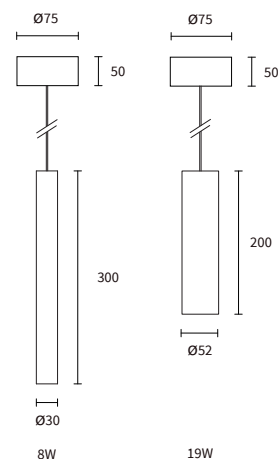

Dimensions

For DALI Dimmable version:
Ø130mm ceiling cap

Cable: 2.5m
Cable can be shortened
to desired length.