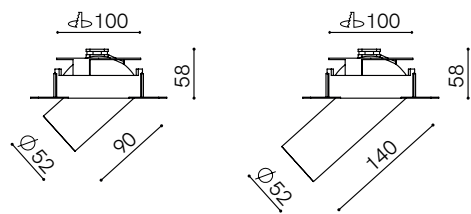

Dimensions

Neo In Trimless

Article No.	Product Name	Diameter	Lumen	Housing Color	Inner Ring Color	CCT	CRI	Power	Lens
2.11.6963 / 2.11.6979*	Neo In M Trimless	Ø52mm	1109lm	White	White	2700K	>90Ra	16W	30°
2.11.6964 / 2.11.6980*	Neo In M Trimless	Ø52mm	1109lm	White	Black	2700K	>90Ra	16W	30°
2.11.6965 / 2.11.6981*	Neo In M Trimless	Ø52mm	1109lm	Black	White	2700K	>90Ra	16W	30°
2.11.6966 / 2.11.6982*	Neo In M Trimless	Ø52mm	1109lm	Black	Black	2700K	>90Ra	16W	30°
2.11.6967 / 2.11.6983*	Neo In M Trimless	Ø52mm	1163lm	White	White	3000K	>90Ra	16,2W	30°
2.11.6968 / 2.11.6984*	Neo In M Trimless	Ø52mm	1163lm	White	Black	3000K	>90Ra	16,2W	30°
2.11.6969 / 2.11.6985*	Neo In M Trimless	Ø52mm	1163lm	Black	White	3000K	>90Ra	16,2W	30°
2.11.6970 / 2.11.6986*	Neo In M Trimless	Ø52mm	1163lm	Black	Black	3000K	>90Ra	16,2W	30°
2.11.6995 / 2.11.7011*	Neo In L Trimless	Ø52mm	1476lm	White	White	2700K	>90Ra	20,1W	30°
2.11.6996 / 2.11.7012*	Neo In L Trimless	Ø52mm	1476lm	White	Black	2700K	>90Ra	20,1W	30°
2.11.6997 / 2.11.7013*	Neo In L Trimless	Ø52mm	1476lm	Black	White	2700K	>90Ra	20,1W	30°
2.11.6998 / 2.11.7014*	Neo In L Trimless	Ø52mm	1476lm	Black	Black	2700K	>90Ra	20,1W	30°
2.11.6999 / 2.11.7015*	Neo In L Trimless	Ø52mm	1569lm	White	White	3000K	>90Ra	20,3W	30°
2.11.7000 / 2.11.7016*	Neo In L Trimless	Ø52mm	1569lm	White	Black	3000K	>90Ra	20,3W	30°
2.11.7001 / 2.11.7017*	Neo In L Trimless	Ø52mm	1569lm	Black	White	3000K	>90Ra	20,3W	30°
2.11.7002 / 2.11.7018*	Neo In L Trimless	Ø52mm	1569lm	Black	Black	3000K	>90Ra	20,3W	30°

Article No. White* indicates that the luminaire is DALI Dimmable.

Adjustable Accessories

Article No.	Product Name	Article No.	Product Name
2.01.1086	Inner ring for Neo M/L - Gold	5.14.0247	15° reflector for Neo M/L
2.01.1288	Inner ring for Neo M/L - White	5.14.0249	50° reflector for Neo M/L
2.01.1152	Honeycomb for Neo M/L