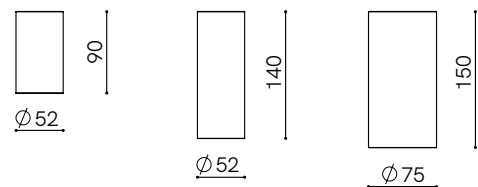

Dimensions