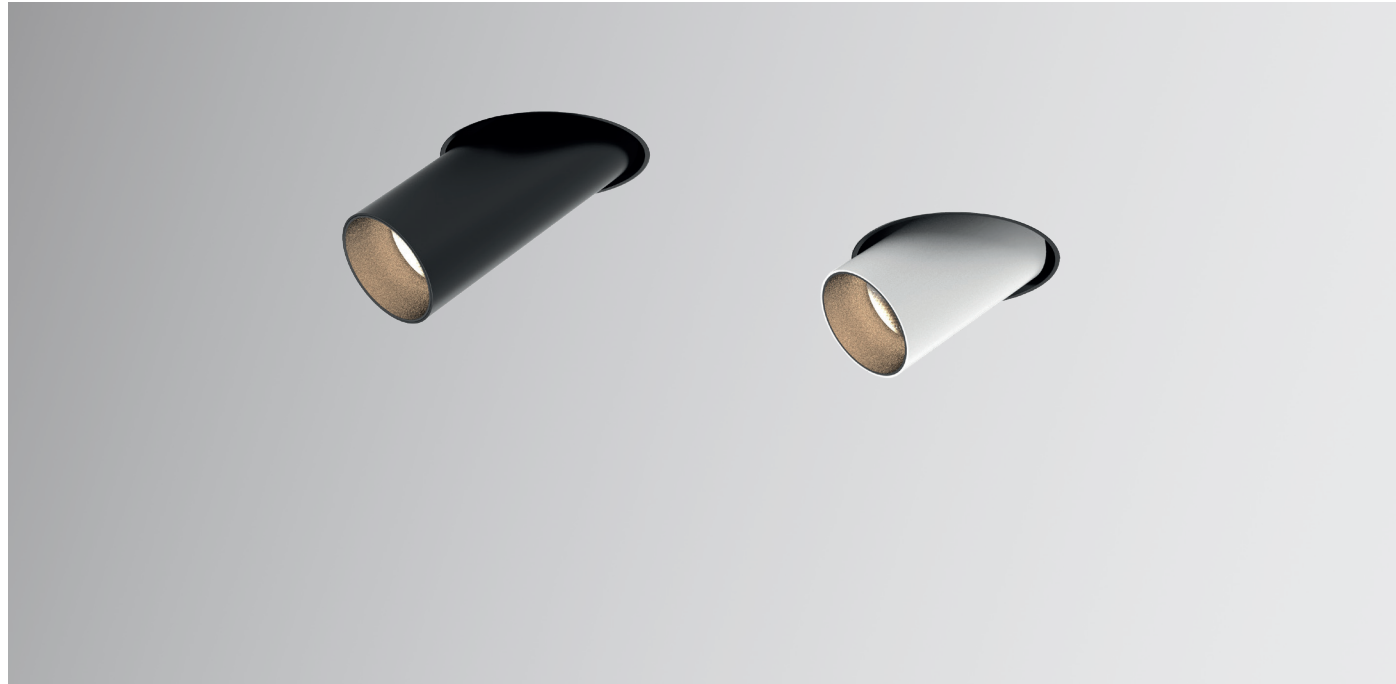

Neo IN - TRIMLESS

Product information

Input voltage	230V
Power	20,3W
Lumen output	up to 1569lm
Efficiency	up to 75lm/W
CRI	>90Ra
Lens	30° included
CCT	2700K | 3000K
Available housing color	White | Black
Certification	CE/ROHS

Dimensions

Neo In Trimless

Article No.	Product Name	Diameter	Lumen	Housing Color	Inner Ring Color	CCT	CRI	Power	Lens
2.11.6963 / 2.11.6979*	Neo In M Trimless	Ø52mm	1109lm	White	White	2700K	>90Ra	16W	30°
2.11.6964 / 2.11.6980*	Neo In M Trimless	Ø52mm	1109lm	White	Black	2700K	>90Ra	16W	30°
2.11.6965 / 2.11.6981*	Neo In M Trimless	Ø52mm	1109lm	Black	White	2700K	>90Ra	16W	30°
2.11.6966 / 2.11.6982*	Neo In M Trimless	Ø52mm	1109lm	Black	Black	2700K	>90Ra	16W	30°
2.11.6967 / 2.11.6983*	Neo In M Trimless	Ø52mm	1163lm	White	White	3000K	>90Ra	16,2W	30°
2.11.6968 / 2.11.6984*	Neo In M Trimless	Ø52mm	1163lm	White	Black	3000K	>90Ra	16,2W	30°
2.11.6969 / 2.11.6985*	Neo In M Trimless	Ø52mm	1163lm	Black	White	3000K	>90Ra	16,2W	30°
2.11.6970 / 2.11.6986*	Neo In M Trimless	Ø52mm	1163lm	Black	Black	3000K	>90Ra	16,2W	30°
2.11.6995 / 2.11.7011*	Neo In L Trimless	Ø52mm	1476lm	White	White	2700K	>90Ra	20,1W	30°
2.11.6996 / 2.11.7012*	Neo In L Trimless	Ø52mm	1476lm	White	Black	2700K	>90Ra	20,1W	30°
2.11.6997 / 2.11.7013*	Neo In L Trimless	Ø52mm	1476lm	Black	White	2700K	>90Ra	20,1W	30°
2.11.6998 / 2.11.7014*	Neo In L Trimless	Ø52mm	1476lm	Black	Black	2700K	>90Ra	20,1W	30°
2.11.6999 / 2.11.7015*	Neo In L Trimless	Ø52mm	1569lm	White	White	3000K	>90Ra	20,3W	30°
2.11.7000 / 2.11.7016*	Neo In L Trimless	Ø52mm	1569lm	White	Black	3000K	>90Ra	20,3W	30°
2.11.7001 / 2.11.7017*	Neo In L Trimless	Ø52mm	1569lm	Black	White	3000K	>90Ra	20,3W	30°
2.11.7002 / 2.11.7018*	Neo In L Trimless	Ø52mm	1569lm	Black	Black	3000K	>90Ra	20,3W	30°

Article No. White* indicates that the luminaire is DALI Dimmable.

Adjustable Accessories

Article No.	Product Name	Article No.	Product Name
2.01.1086	Inner ring for Neo M/L - Gold	5.14.0247	15° reflector for Neo M/L
2.01.1288	Inner ring for Neo M/L - White	5.14.0249	50° reflector for Neo M/L
2.01.1152	Honeycomb for Neo M/L