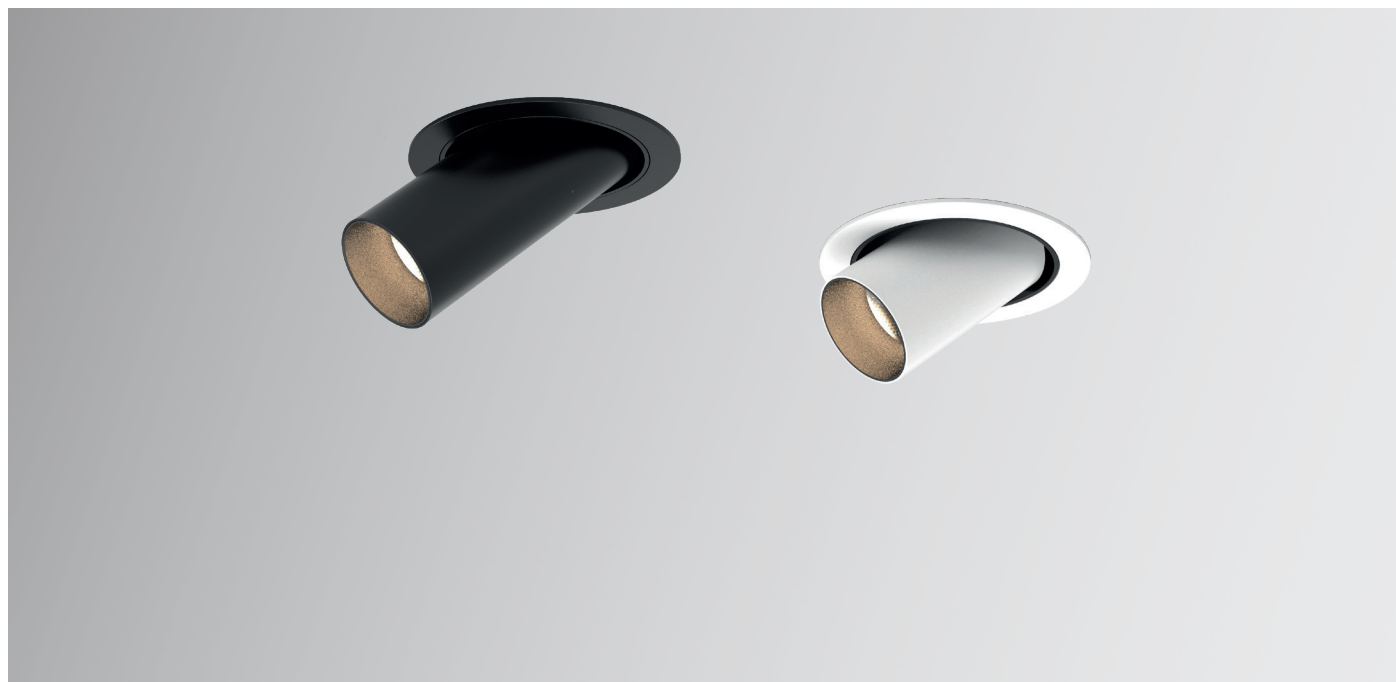

Neo IN

Product information

Input voltage	230V
Power	20,3W
Lumen output	up to 1569lm
Efficiency	up to 75lm/W
CRI	>90Ra
Lens	30° included
CCT	2700K | 3000K
Available housing color	White | Black
Certification	CE/ROHS

Dimensions

Neo In