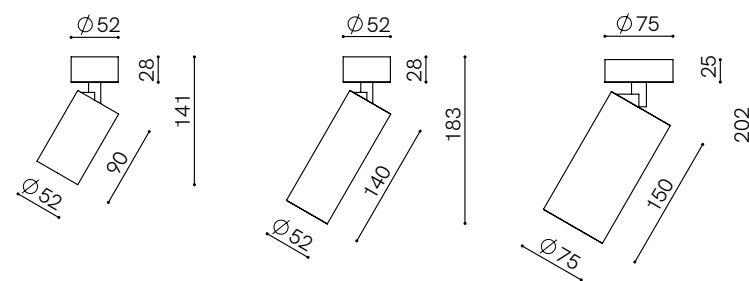

Dimensions

All articles in this sheet are fitted with an external

Neo On Aim

Article No.	Product Name	Diameter	Lumen	Housing Color	CCT	CRI	Power	Lens
2.17.4105 / 2.17.4113*	Neo On Aim M	Ø52 mm	1109lm	White	2700K	>90Ra	16W	30°
2.17.4106 / 2.17.4114*	Neo On Aim M	Ø52 mm	1109lm	Black	2700K	>90Ra	16W	30°
2.17.4107 / 2.17.4115*	Neo On Aim M	Ø52 mm	1163lm	White	3000K	>90Ra	16,2W	30°
2.17.4108 / 2.17.4116*	Neo On Aim M	Ø52 mm	1163lm	Black	3000K	>90Ra	16,2W	30°
2.17.4121 / 2.17.4133*	Neo On Aim L	Ø52 mm	1476lm	White	2700K	>90Ra	20,1W	30°
2.17.4122 / 2.17.4134*	Neo On Aim L	Ø52 mm	1476lm	Black	2700K	>90Ra	20,1W	30°
2.17.4123 / 2.17.4135*	Neo On Aim L	Ø52 mm	1569lm	White	3000K	>90Ra	20,3W	30°
2.17.4124 / 2.17.4136*	Neo On Aim L	Ø52 mm	1569lm	Black	3000K	>90Ra	20,3W	30°
2.17.4141 / 2.17.4153*	Neo On Aim XL	Ø75mm	2432lm	White	2700K	>90Ra	32,5W	30°
2.17.4142 / 2.17.4154*	Neo On Aim XL	Ø75mm	2432lm	Black	2700K	>90Ra	32,5W	30°
2.17.4143 / 2.17.4155*	Neo On Aim XL	Ø75mm	2545lm	White	3000K	>90Ra	32,5W	30°
2.17.4144 / 2.17.4156*	Neo On Aim XL	Ø75mm	2545lm	Black	3000K	>90Ra	32,5W	30°

Article No. Whiteh * indicates that the luminaire is DALI Dimmable.

Adjustable Accessories

Article No.	Product Name	Article No.	Product Name
2.01.1086	Inner ring for Neo M/L - Gold	5.14.0247	15° reflector for Neo M/L
2.01.1288	Inner ring for Neo M/L - White	5.14.0249	50° reflector for Neo M/L
2.01.1088	Inner ring for Neo XL - Gold	5.14.0250	15° reflector for Neo XL
2.01.1289	Inner ring for Neo XL - White	5.14.0252	50° reflector for Neo XL
2.01.1152	Honeycomb for Neo M/L		
2.01.1153	Honeycomb for Neo XL