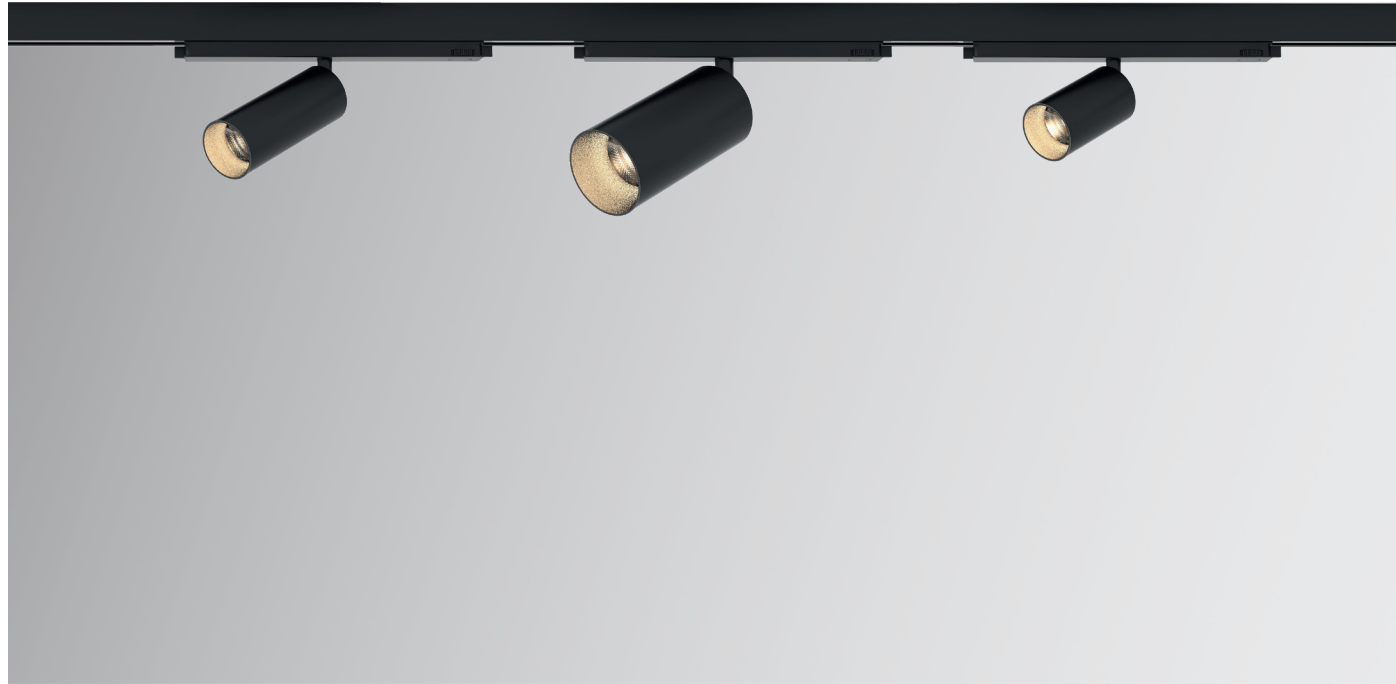

Neo TRACK

Product information

Input voltage	230V
Power	40W
Lumen output	up to 2545lm
Efficiency	up to 69lm/W
CRI	>90Ra
Lens	30° included
CCT	2700K | 3000K
Available housing color	White | Black
Certification	CE/ROHS