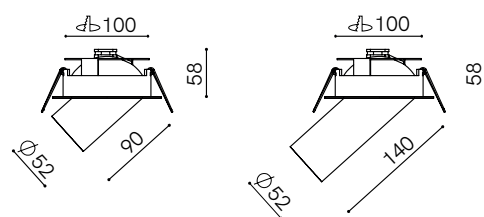

Dimensions

Neo In

Article No.	Product Name	Diameter	Lumen	Housing Color	Inner Ring Color	Outer Ring Color	CCT	CRI	Power	Lens
2.11.7027 / 2.11.7059*	Neo In M	Ø52mm	1109lm	White	White	White	2700K	>90Ra	16W	30°
2.11.7028 / 2.11.7060*	Neo In M	Ø52mm	1109lm	White	White	Black	2700K	>90Ra	16W	30°
2.11.7029 / 2.11.7061*	Neo In M	Ø52mm	1109lm	White	Black	White	2700K	>90Ra	16W	30°
2.11.7030 / 2.11.7062*	Neo In M	Ø52mm	1109lm	White	Black	Black	2700K	>90Ra	16W	30°
2.11.7031 / 2.11.7063*	Neo In M	Ø52mm	1109lm	Black	White	White	2700K	>90Ra	16W	30°
2.11.7032 / 2.11.7064*	Neo In M	Ø52mm	1109lm	Black	White	Black	2700K	>90Ra	16W	30°
2.11.7033 / 2.11.7065*	Neo In M	Ø52mm	1109lm	Black	Black	White	2700K	>90Ra	16W	30°
2.11.7034 / 2.11.7066*	Neo In M	Ø52mm	1109lm	Black	Black	Black	2700K	>90Ra	16W	30°
2.11.7035 / 2.11.7067*	Neo In M	Ø52mm	1163lm	White	White	White	3000K	>90Ra	16,2W	30°
2.11.7036 / 2.11.7068*	Neo In M	Ø52mm	1163lm	White	White	Black	3000K	>90Ra	16,2W	30°
2.11.7037 / 2.11.7069*	Neo In M	Ø52mm	1163lm	White	Black	White	3000K	>90Ra	16,2W	30°
2.11.7038 / 2.11.7070*	Neo In M	Ø52mm	1163lm	White	Black	Black	3000K	>90Ra	16,2W	30°
2.11.7039 / 2.11.7071*	Neo In M	Ø52mm	1163lm	Black	White	White	3000K	>90Ra	16,2W	30°
2.11.7040 / 2.11.7072*	Neo In M	Ø52mm	1163lm	Black	White	Black	3000K	>90Ra	16,2W	30°
2.11.7041 / 2.11.7073*	Neo In M	Ø52mm	1163lm	Black	Black	White	3000K	>90Ra	16,2W	30°
2.11.7042 / 2.11.7074*	Neo In M	Ø52mm	1163lm	Black	Black	Black	3000K	>90Ra	16,2W	30°
2.11.7091 / 2.11.7123*	Neo In L	Ø52mm	1476lm	White	White	White	2700K	>90Ra	20,1W	30°
2.11.7092 / 2.11.7124*	Neo In L	Ø52mm	1476lm	White	Black	Black	2700K	>90Ra	20,1W	30°
2.11.7093 / 2.11.7125*	Neo In L	Ø52mm	1476lm	Black	White	White	2700K	>90Ra	20,1W	30°
2.11.7094 / 2.11.7126*	Neo In L	Ø52mm	1476lm	Black	Black	Black	2700K	>90Ra	20,1W	30°
2.11.7095 / 2.11.7127*	Neo In L	Ø52mm	1476lm	White	White	White	2700K	>90Ra	20,1W	30°
2.11.7096 / 2.11.7128*	Neo In L	Ø52mm	1476lm	White	Black	Black	2700K	>90Ra	20,1W	30°
2.11.7097 / 2.11.7129*	Neo In L	Ø52mm	1476lm	Black	White	White	2700K	>90Ra	20,1W	30°
2.11.7098 / 2.11.7130*	Neo In L	Ø52mm	1476lm	Black	Black	Black	2700K	>90Ra	20,1W	30°
2.11.7099 / 2.11.7131*	Neo In L	Ø52mm	1569lm	White	White	White	3000K	>90Ra	20,3W	30°
2.11.7100 / 2.11.7132*	Neo In L	Ø52mm	1569lm	White	Black	Black	3000K	>90Ra	20,3W	30°
2.11.7101 / 2.11.7133*	Neo In L	Ø52mm	1569lm	Black	White	White	3000K	>90Ra	20,3W	30°
2.11.7102 / 2.11.7134*	Neo In L	Ø52mm	1569lm	Black	Black	Black	3000K	>90Ra	20,3W	30°
2.11.7103 / 2.11.7135*	Neo In L	Ø52mm	1569lm	White	White	White	3000K	>90Ra	20,3W	30°
2.11.7104 / 2.11.7136*	Neo In L	Ø52mm	1569lm	White	Black	Black	3000K	>90Ra	20,3W	30°
2.11.7105 / 2.11.7137*	Neo In L	Ø52mm	1569lm	Black	White	White	3000K	>90Ra	20,3W	30°
2.11.7106 / 2.11.7138*	Neo In L	Ø52mm	1569lm	Black	Black	Black	3000K	>90Ra	20,3W	30°

Article No. White* indicates that the luminaire is DALI Dimmable.

Adjustable Accessories