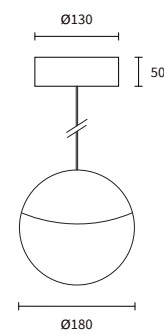

28W

Pendant Lights

Article No.	Product Name	Diameter	Lumen	Housing Color	CCT	CRI	Cooling	Power	Lens
2.06.0823 / 2.06.0839*	Neo Pendant Mini LH	Ø30 mm	267lm	White	2700K	>90Ra	Passive	8W	30°
2.06.0824 / 2.06.0840*	Neo Pendant Mini LH	Ø30 mm	267lm	Black	2700K	>90Ra	Passive	8W	30°
2.06.0825 / 2.06.0841*	Neo Pendant Mini LH	Ø30 mm	312lm	White	3000K	>90Ra	Passive	8W	30°
2.06.0826 / 2.06.0842*	Neo Pendant Mini LH	Ø30 mm	312lm	Black	3000K	>90Ra	Passive	8W	30°
2.06.0827 / 2.06.0843*	Neo Pendant Medium	Ø52 mm	1134lm	White	2700K	>90Ra	Passive	19W	30°
2.06.0828 / 2.06.0844*	Neo Pendant Medium	Ø52 mm	1134lm	Black	2700K	>90Ra	Passive	19W	30°
2.06.0829 / 2.06.0845*	Neo Pendant Medium	Ø52 mm	1219lm	White	3000K	>90Ra	Passive	19W	30°
2.06.0830 / 2.06.0846*	Neo Pendant Medium	Ø52 mm	1219lm	Black	3000K	>90Ra	Passive	19W	30°
2.06.0804 / 2.06.0812*	Arcano Pendant Ball Light	Ø180 mm	2140lm	Black	2700K	>90Ra	Passive	28W	Opal
2.06.0806 / 2.06.0814*	Arcano Pendant Ball Light	Ø180 mm	2181lm	Black	3000K	>90Ra	Passive	28W	Opal

Article No. White* indicates that the luminaire is DALI Dimmable.

Pendant Lights Accessories

Article No.	Product Name
2.01.1084	Golden Inner Ring for Arcano Pendant Mini LH Ø30
2.01.1086	Golden Inner Ring for Arcano Pendant Medium Ø52
5.14.0246	Lens 50° for Arcano Pendant Mini LH Ø30 mm
5.14.0247	Lens 15° for Arcano Pendant Medium Ø52 mm
5.14.0249	Lens 50° for Arcano Pendant Medium Ø52 mm

Pendant Lights Accessories | Available for Ø30 / Ø52 Pendant Lights