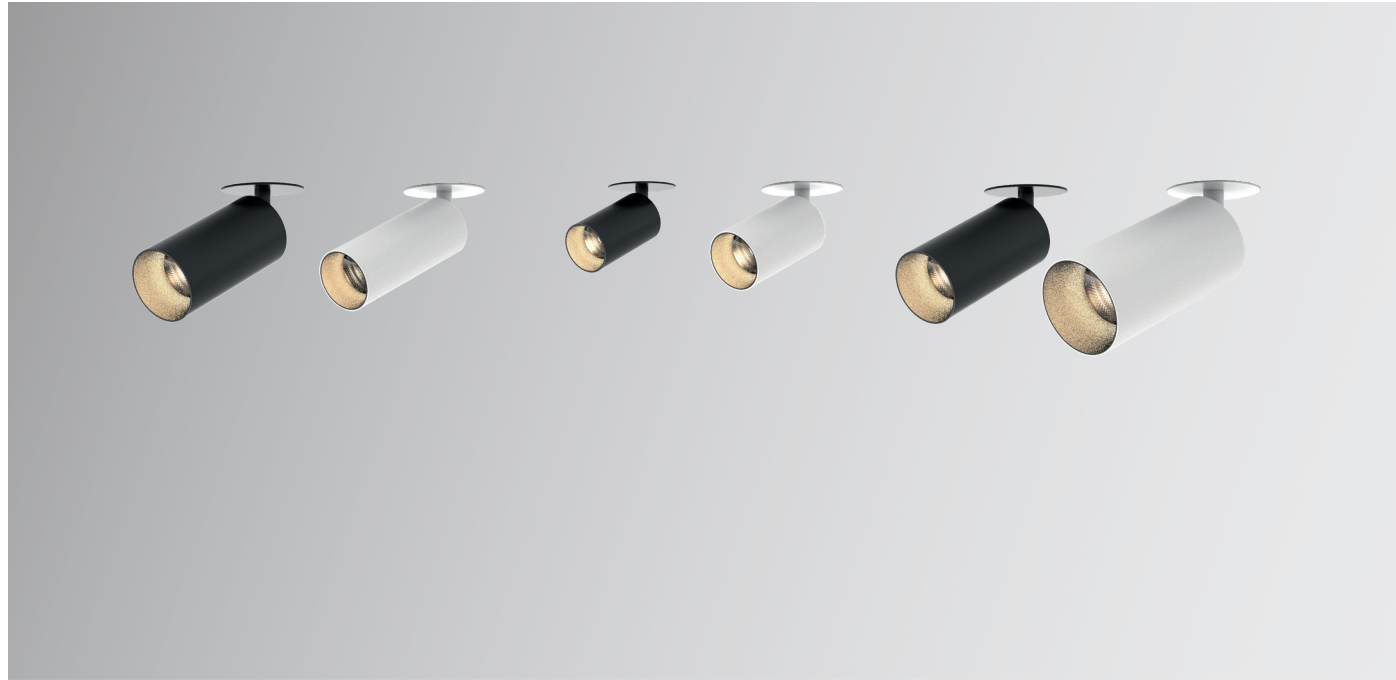

De Neo serie is door haar strakke design én diversiteit in armaturen geschikt voor veel verschillende doeleinden. Denk bijvoorbeeld aan luxe woningen, kantoren, ...

The simplicity of this sleek design gives the Neo series a luxurious appearance. High-quality finished, Whiteh an eye for detail. And by designing the recessed, surface-mounted and pendant luminaires in the same style, you create peace and unity in the different spaces.

The Neo series is suitable for many different purposes due to its sleek design and diversity in fixtures. Consider, for example, luxury homes, offices,...

Neo POINT

Product information

Input voltage	230V
Power	up to 33,7W
Lumen output	up to 2452lm
Efficiency	up to 76lm/W
CRI	>90Ra
Lens	30° included
CCT	2700K 3000K
Available housing color	White Black
Certification	CE/ROHS

Article No. White* indicates that the luminaire is DALI Dimmable.

Adjustable Accessories

Article No.	Product Name	Article No.	Product Name
2.01.1086	Inner ring for Neo M/L - Gold	5.14.0246	50° reflector for Neo S
2.01.1288	Inner ring for Neo M/L - White	5.14.0247	15° reflector for Neo M/L
2.01.1088	Inner ring for Neo XL - Gold	5.14.0249	50° reflector for Neo M/L
2.01.1289	Inner ring for Neo XL - White	5.14.0250	15° reflector for Neo XL
2.01.1152	Honeycomb for Neo M/L	5.14.0252	50° reflector for Neo XL
2.01.1153	Honeycomb for Neo XL		