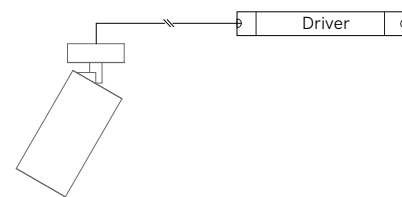

Dimensions

All articles in this sheet are fitted with an external

Neo On Aim

Article No.	Product Name	Diameter	Lumen	Housing Color	CCT	CRI	Power	Lens
2.17.4105 / 2.17.4113*	Neo On Aim M	Ø52 mm	1109lm	White	2700K	>90Ra	16W	30°
2.17.4106 / 2.17.4114*	Neo On Aim M	Ø52 mm	1109lm	Black	2700K	>90Ra	16W	30°
2.17.4107 / 2.17.4115*	Neo On Aim M	Ø52 mm	1163lm	White	3000K	>90Ra	16,2W	30°
2.17.4108 / 2.17.4116*	Neo On Aim M	Ø52 mm	1163lm	Black	3000K	>90Ra	16,2W	30°
2.17.4121 / 2.17.4133*	Neo On Aim L	Ø52 mm	1476lm	White	2700K	>90Ra	20,1W	30°
2.17.4122 / 2.17.4134*	Neo On Aim L	Ø52 mm	1476lm	Black	2700K	>90Ra	20,1W	30°
2.17.4123 / 2.17.4135*	Neo On Aim L	Ø52 mm	1569lm	White	3000K	>90Ra	20,3W	30°
2.17.4124 / 2.17.4136*	Neo On Aim L	Ø52 mm	1569lm	Black	3000K	>90Ra	20,3W	30°
2.17.4141 / 2.17.4153*	Neo On Aim XL	Ø75mm	2432lm	White	2700K	>90Ra	32,5W	30°
2.17.4142 / 2.17.4154*	Neo On Aim XL	Ø75mm	2432lm	Black	2700K	>90Ra	32,5W	30°
2.17.4143 / 2.17.4155*	Neo On Aim XL	Ø75mm	2545lm	White	3000K	>90Ra	32,5W	30°
2.17.4144 / 2.17.4156*	Neo On Aim XL	Ø75mm	2545lm	Black	3000K	>90Ra	32,5W	30°