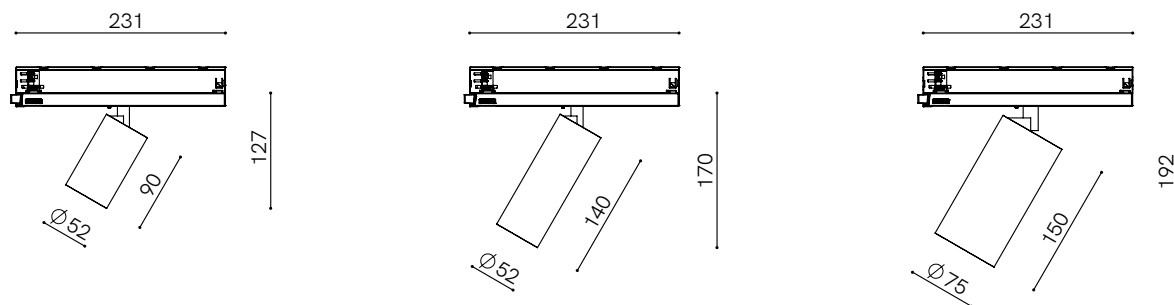

Max. dimensions

Neo Track

Article No.	Product Name	Diameter	Lumen	Housing Color	Inner Ring Color	CCT	CRI	Power	Lens
2.17.3348 / 2.17.3420*	Neo Track M	Ø52mm	1109lm	Black	Black	2700K	>90Ra	17W	30°
2.17.3349 / 2.17.3421*	Neo Track M	Ø52mm	1109lm	Black	Gold	2700K	>90Ra	17W	30°
2.17.3350 / 2.17.3422*	Neo Track M	Ø52mm	1109lm	White	Black	2700K	>90Ra	17W	30°
2.17.3351 / 2.17.3423*	Neo Track M	Ø52mm	1109lm	White	Gold	2700K	>90Ra	17W	30°
2.17.3360 / 2.17.3432*	Neo Track M	Ø52mm	1163lm	Black	Black	3000K	>90Ra	17W	30°
2.17.3361 / 2.17.3433*	Neo Track M	Ø52mm	1163lm	Black	Gold	3000K	>90Ra	17W	30°
2.17.3362 / 2.17.3434*	Neo Track M	Ø52mm	1163lm	White	Black	3000K	>90Ra	17W	30°
2.17.3363 / 2.17.3435*	Neo Track M	Ø52mm	1163lm	White	Gold	3000K	>90Ra	17W	30°
2.17.3372 / 2.17.3444*	Neo Track L	Ø52mm	1476lm	Black	Black	2700K	>90Ra	22W	30°
2.17.3373 / 2.17.3445*	Neo Track L	Ø52mm	1476lm	Black	Gold	2700K	>90Ra	22W	30°
2.17.3374 / 2.17.3446*	Neo Track L	Ø52mm	1476lm	White	Black	2700K	>90Ra	22W	30°
2.17.3375 / 2.17.3447*	Neo Track L	Ø52mm	1476lm	White	Gold	2700K	>90Ra	22W	30°
2.17.3384 / 2.17.3456*	Neo Track L	Ø52mm	1569lm	Black	Black	3000K	>90Ra	22W	30°
2.17.3385 / 2.17.3457*	Neo Track L	Ø52mm	1569lm	Black	Gold	3000K	>90Ra	22W	30°
2.17.3386 / 2.17.3458*	Neo Track L	Ø52mm	1569lm	White	Black	3000K	>90Ra	22W	30°
2.17.3387 / 2.17.3459*	Neo Track L	Ø52mm	1569lm	White	Gold	3000K	>90Ra	22W	30°
2.17.3396 / 2.17.3468*	Neo Track XL	Ø75mm	2432lm	Black	Black	2700K	>90Ra	40W	30°
2.17.3397 / 2.17.3469*	Neo Track XL	Ø75mm	2432lm	Black	Gold	2700K	>90Ra	40W	30°
2.17.3398 / 2.17.3470*	Neo Track XL	Ø75mm	2432lm	White	Black	2700K	>90Ra	40W	30°
2.17.3399 / 2.17.3471*	Neo Track XL	Ø75mm	2432lm	White	Gold	2700K	>90Ra	40W	30°
2.17.3408 / 2.17.3480*	Neo Track XL	Ø75mm	2545lm	Black	Black	3000K	>90Ra	40W	30°
2.17.3409 / 2.17.3481*	Neo Track XL	Ø75mm	2545lm	Black	Gold	3000K	>90Ra	40W	30°
2.17.3410 / 2.17.3482*	Neo Track XL	Ø75mm	2545lm	White	Black	3000K	>90Ra	40W	30°
2.17.3411 / 2.17.3483*	Neo Track XL	Ø75mm	2545lm	White	Gold	3000K	>90Ra	40W	30°

Article No. White* indicates that the luminaire is DALI Dimmable.

Adjustable Accessories

Article No.	Product Name	Article No.	Product Name
2.01.1086	Inner ring for Neo M/L - Gold	5.14.0247	15° reflector for Neo M/L
2.01.1288	Inner ring for Neo M/L - White	5.14.0249	50° reflector for Neo M/L
2.01.1088	Inner ring for Neo XL - Gold	5.14.0250	15° reflector for Neo XL
2.01.1289	Inner ring for Neo XL - White	5.14.0252	50° reflector for Neo XL
2.01.1152	Honeycomb for Neo M/L		
2.01.1153	Honeycomb for Neo XL