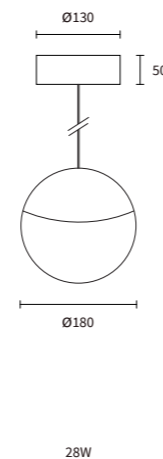

Pendant Lights

Article No.	Product Name	Diameter	Lumen	Housing Color	CCT	CRI	Cooling	Power	Lens
2.06.0823 / 2.06.0839*	Arcano Pendant Mini LH	Ø30 mm	267lm	White	2700K	>90Ra	Passive	8W	30°
2.06.0824 / 2.06.0840*	Arcano Pendant Mini LH	Ø30 mm	267lm	Black	2700K	>90Ra	Passive	8W	30°
2.06.0825 / 2.06.0841*	Arcano Pendant Mini LH	Ø30 mm	312lm	White	3000K	>90Ra	Passive	8W	30°
2.06.0826 / 2.06.0842*	Arcano Pendant Mini LH	Ø30 mm	312lm	Black	3000K	>90Ra	Passive	8W	30°
2.06.0827 / 2.06.0843*	Arcano Pendant Medium	Ø52 mm	1134lm	White	2700K	>90Ra	Passive	19W	30°
2.06.0828 / 2.06.0844*	Arcano Pendant Medium	Ø52 mm	1134lm	Black	2700K	>90Ra	Passive	19W	30°
2.06.0829 / 2.06.0845*	Arcano Pendant Medium	Ø52 mm	1219lm	White	3000K	>90Ra	Passive	19W	30°
2.06.0830 / 2.06.0846*	Arcano Pendant Medium	Ø52 mm	1219lm	Black	3000K	>90Ra	Passive	19W	30°
2.06.0804 / 2.06.0812*	Arcano Pendant Ball Light	Ø180 mm	2140lm	Black	2700K	>90Ra	Passive	28W	Opal
2.06.0806 / 2.06.0814*	Arcano Pendant Ball Light	Ø180 mm	2181lm	Black	3000K	>90Ra	Passive	28W	Opal

Article No. with * indicates that the luminaire is DALI Dimmable.

Pendant Lights Accessories

Article No.	Product Name
2.01.1084	Golden Inner Ring for Arcano Pendant Mini LH Ø30
2.01.1086	Golden Inner Ring for Arcano Pendant Medium Ø52
5.14.0246	Lens 50° for Arcano Pendant Mini LH Ø30 mm
5.14.0247	Lens 15° for Arcano Pendant Medium Ø52 mm
5.14.0249	Lens 50° for Arcano Pendant Medium Ø52 mm

Pendant Lights Accessories | Available for Ø30 / Ø52 Pendant Lights