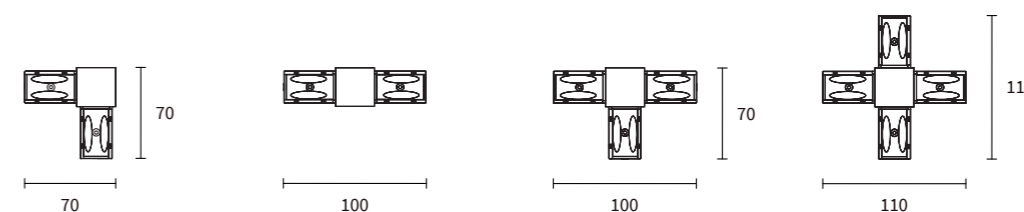

### Track Parts | Suitable for square installation

L-joint 90°

Connector

T-splitter  
(left / right)

X-joint

### Dimensions