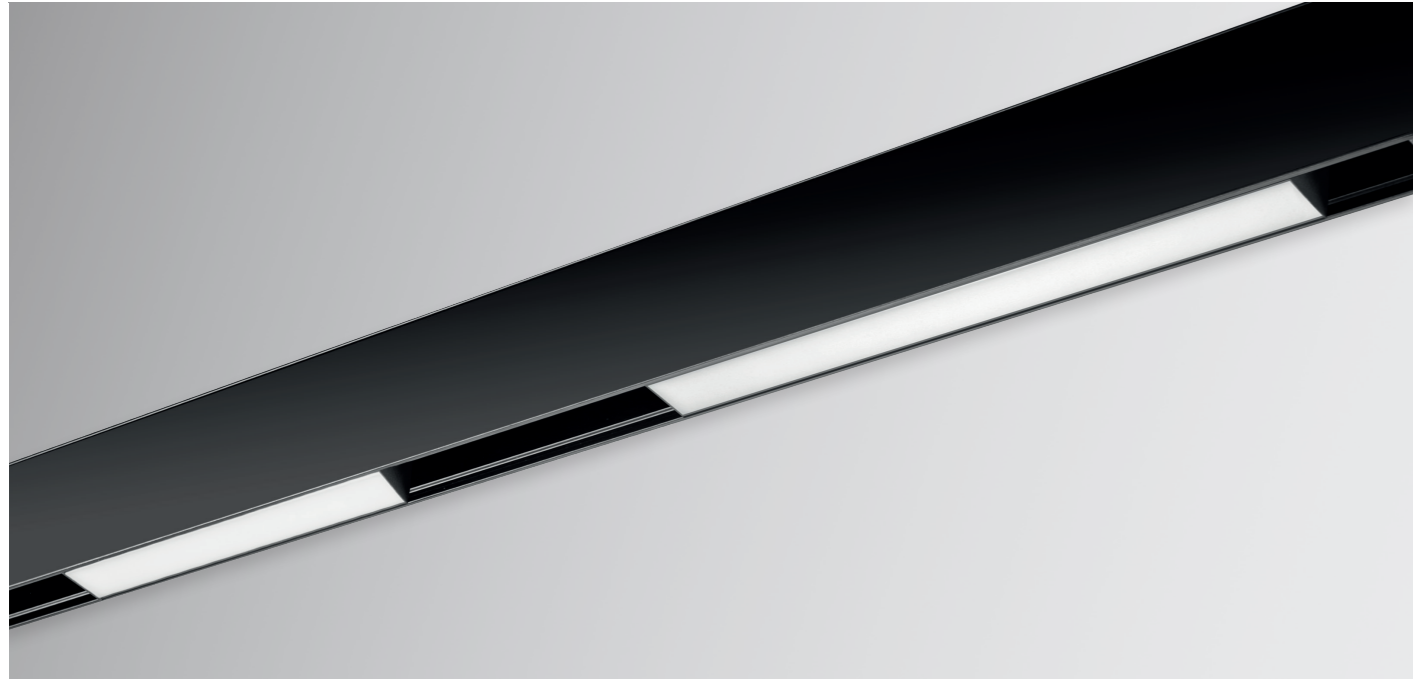

Arcano

LINEAR LIGHT (OPAL COVER)

powered by
TRIDONIC

Product information

Input voltage	DC48V
Power	up to 18W
Lumen output	up to 1382lm
Efficiency	up to 77lm / W
CRI	>80Ra
Beam angle	110°
CCT	2700K / 3000K
Available color	Black
Certification	CE / ROHS