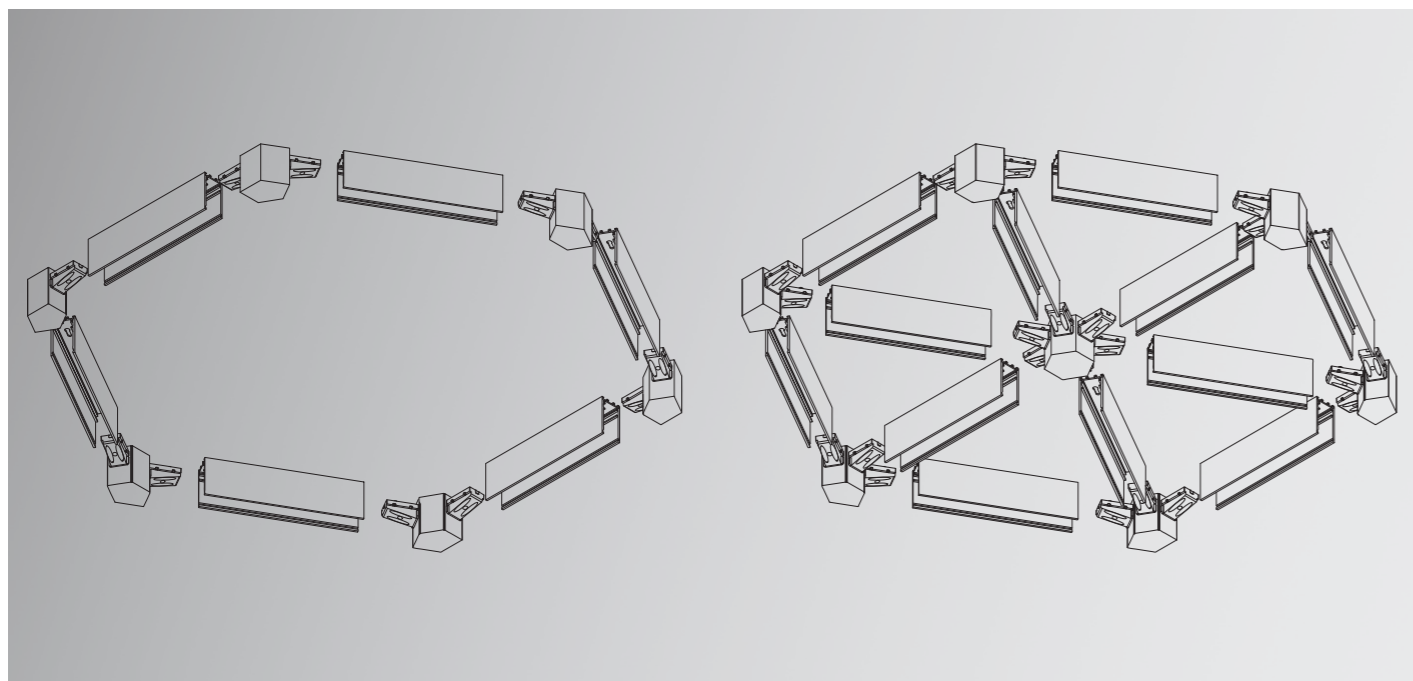

Hexagonal installation