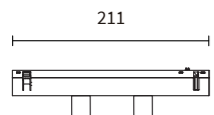

Dimensions

Ø22 Ø22

Fixed Track Lights

Article No.	Product Name	Diameter	Lumen	Housing Color	CCT	CRI	Cooling	Power	Lens
2.17.3035 / 2.17.3059*	Tuby Mini 2-Lights	Ø22 mm	265lm	White	2700K	>90Ra	Passive	4W	30°
2.17.3036 / 2.17.3060*	Tuby Mini 2-Lights	Ø22 mm	265lm	Black	2700K	>90Ra	Passive	4W	30°
2.17.3037 / 2.17.3061*	Tuby Mini 2-Lights	Ø22 mm	265lm	White	3000K	>90Ra	Passive	4W	30°
2.17.3038 / 2.17.3062*	Tuby Mini 2-Lights	Ø22 mm	265lm	Black	3000K	>90Ra	Passive	4W	30°

Article No. with * indicates that the luminaire is DALI Dimmable. Please use the DALI driver on page 35.