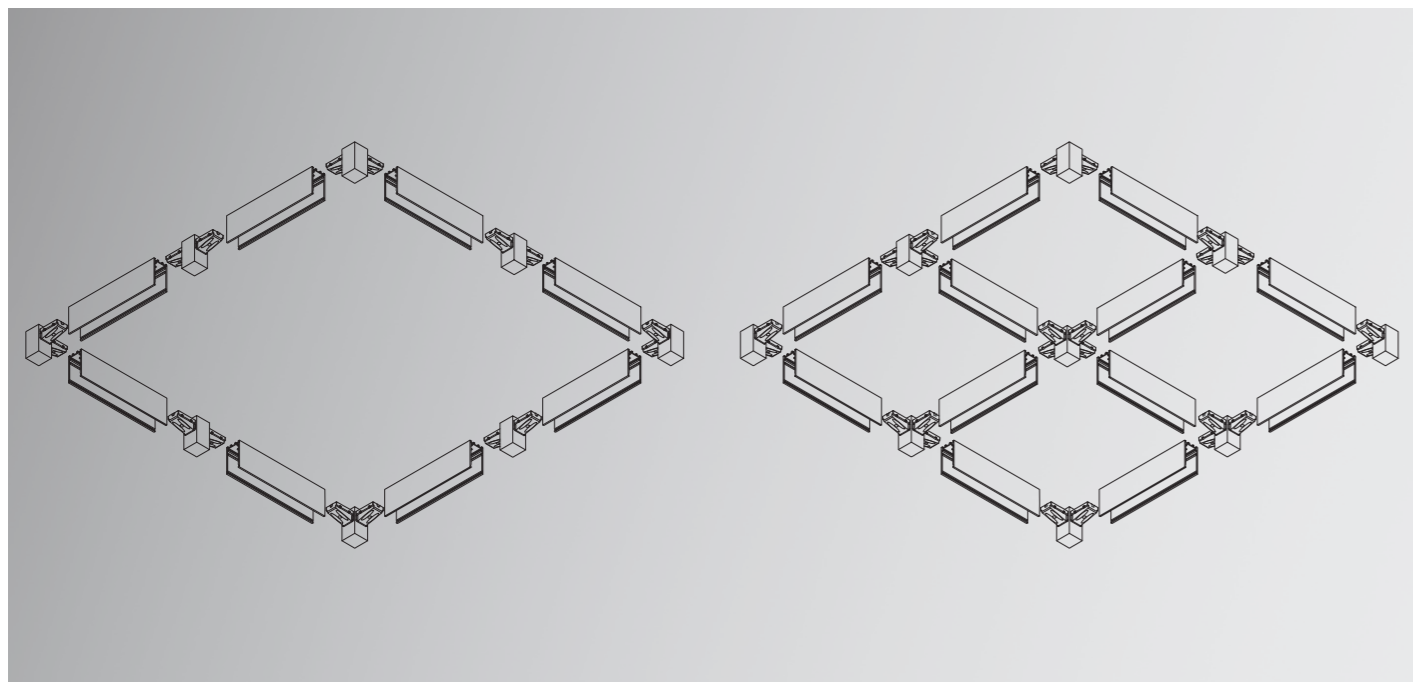

Arcano

SURFACE MOUNTED TRACK INSTALLATION

Square installation