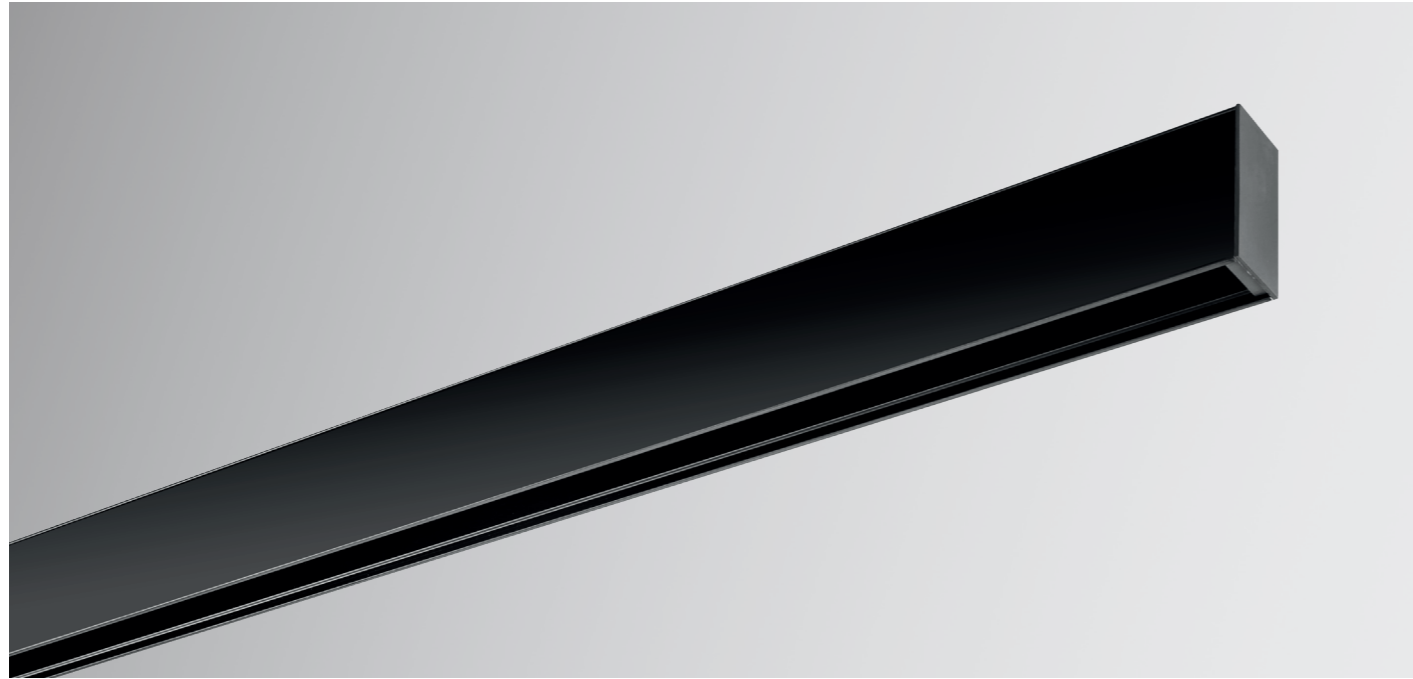

Arcano

SURFACE MOUNTED TRACK

Product information

Input voltage	DC48V
Max. load	up to 600W
Max. track length	up to 20m
Track sections	1m / 2m / 3m
Available color	White / Black
Certification	CE / ROHS