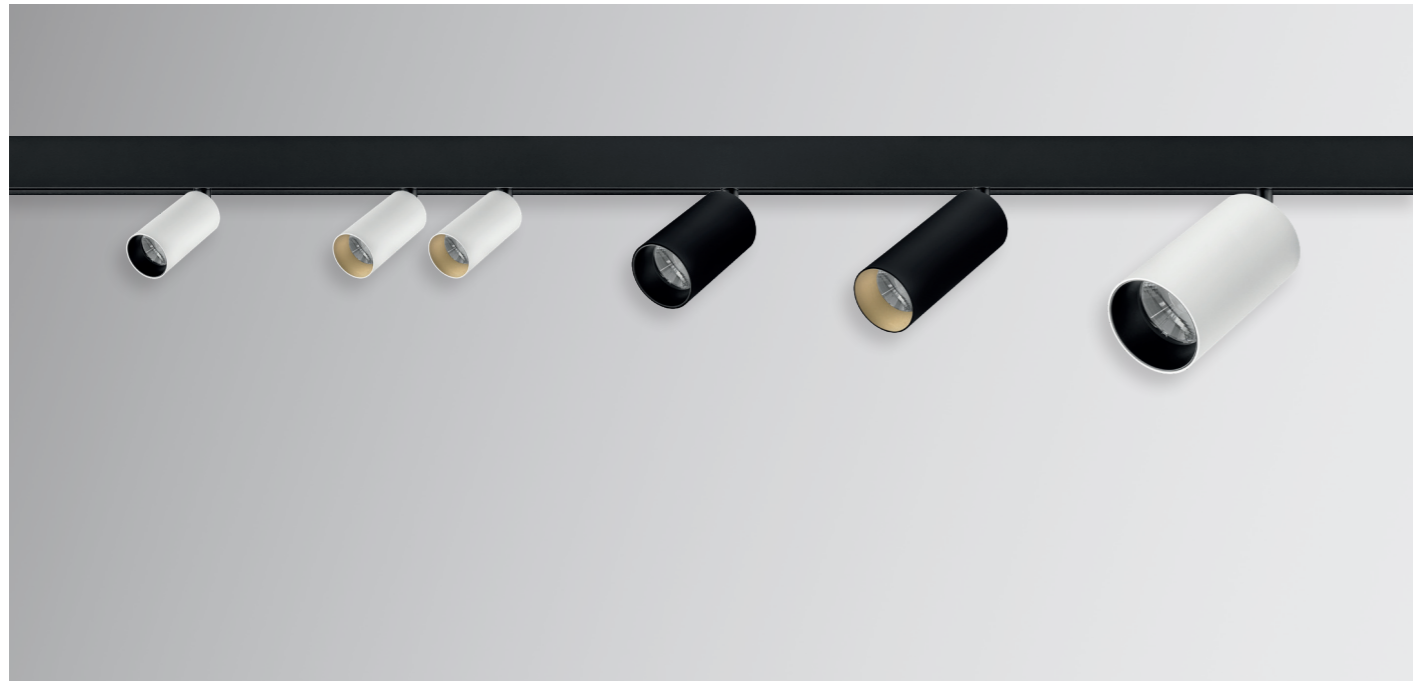

Arcano

ADJUSTABLE TRACK LIGHTS

powered by
TRIDONIC

Product information

Input voltage	DC48V
Power	up to 30W
Lumen output	up to 2250lm
Efficiency	up to 64lm / W
CRI	>90Ra
Lens	30° for Ø30 (included) 30° for Ø52 / Ø75 (included)
CCT	2700K / 3000K
Available color	White / Black
Certification	CE / ROHS