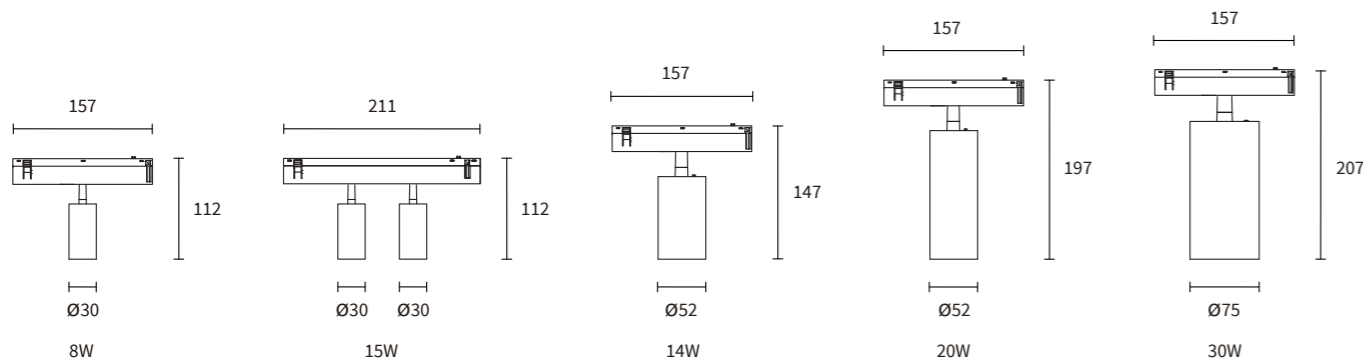

### Product information

Input voltage	DC48V
Max. load	up to 600W
Max. track length	up to 20m
Track sections	1m / 2m / 3m
Available color	White / Black
Certification	CE / ROHS

### Dimensions